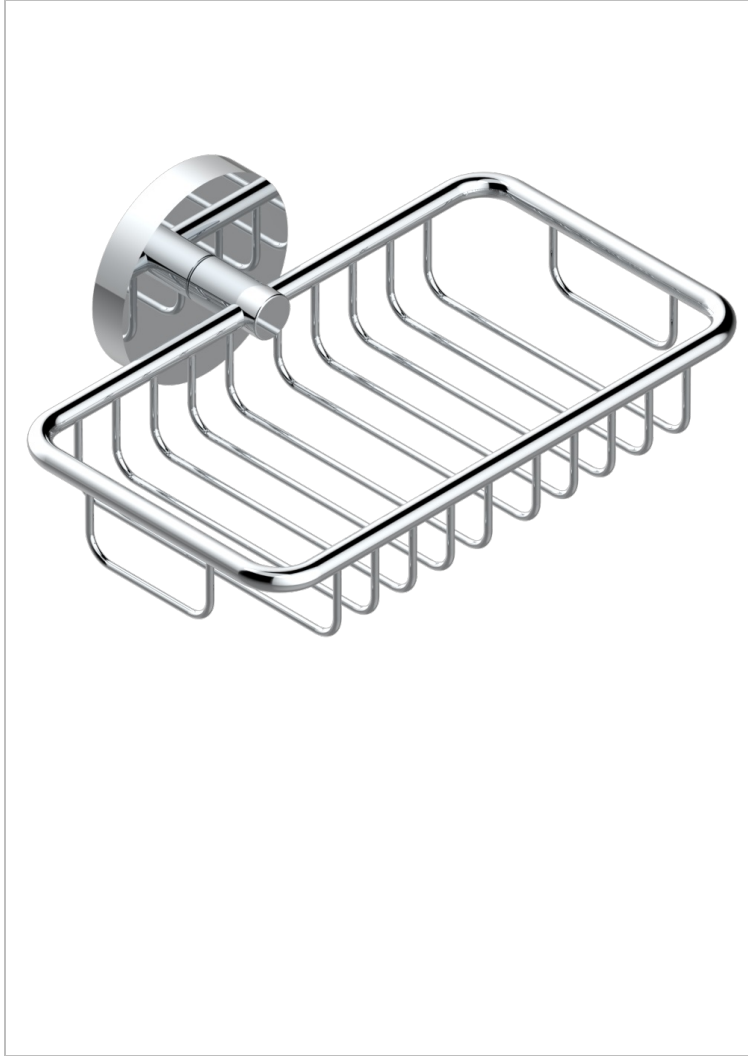

# SYSTEM SMOOTH METAL

G9A-620

Net soap dish with flange, 160 x 95 mm

THG<sup>®</sup>  
PARIS

## CHARACTERISTIC

- System Smooth Metal
- Net soap dish with flange, 160 x 95 mm

## AVAILABLE FINITIONS

Antique nickel - H28  
Black ceram - D30  
Blush PVD - H62  
Brass color PVD - H49  
Brown bronze color PVD - F33  
Gold color PVD - H52

Graphite PVD - H64  
Lacquered light bronze - D01  
Matt Umber PVD - H67  
Matt blush PVD - H60  
Matt brass color PVD - H50  
Matt brown bronze color PVD - F34