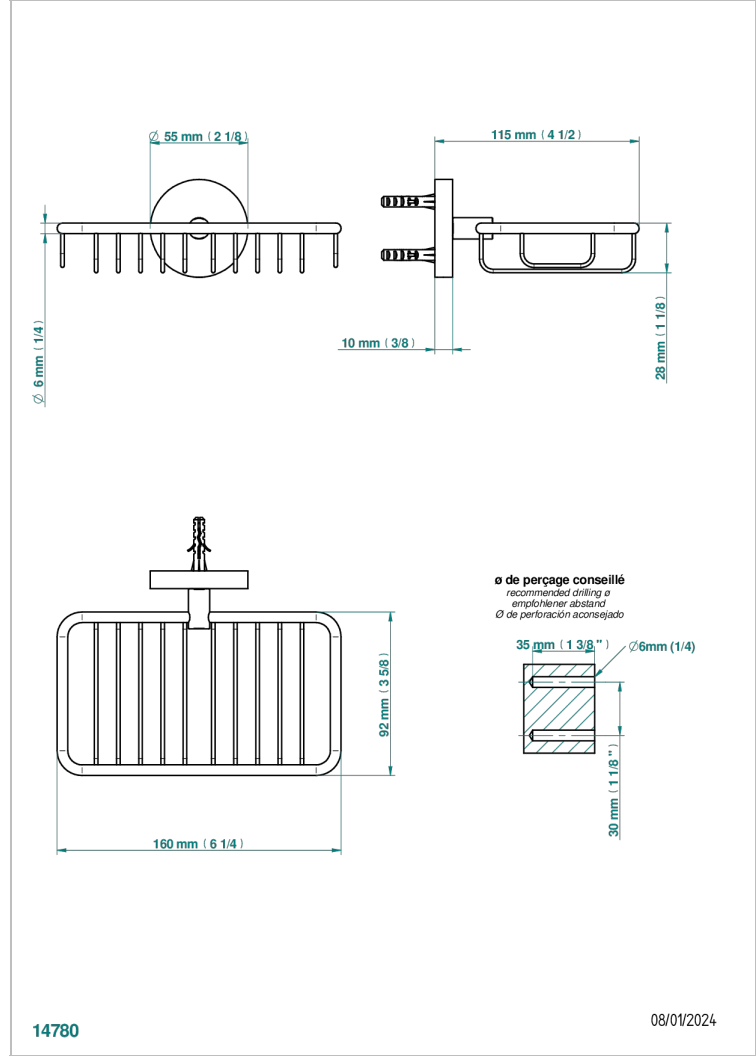

# SYSTEM SMOOTH METAL

G9A-620

Net soap dish with flange, 160 x 95 mm

THG<sup>®</sup>  
PARIS

## CHARACTERISTIC

- System Smooth Metal
- Net soap dish with flange, 160 x 95 mm