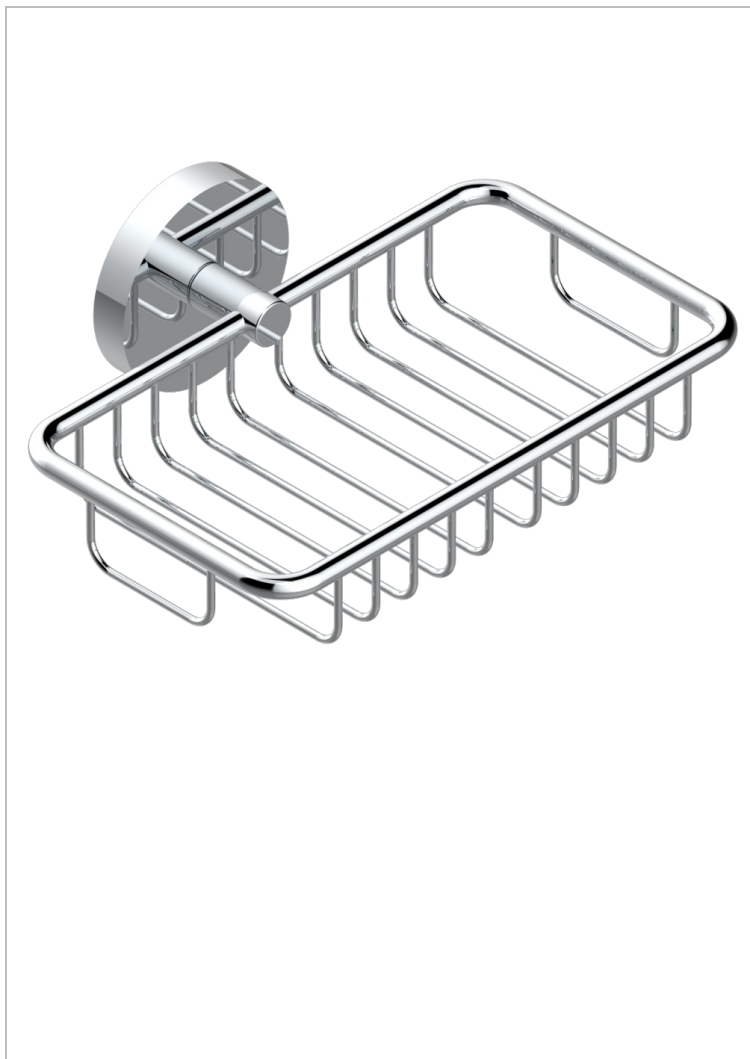

# BONDI WITH LEVER HANDLES

G7G-620

Soap basket, wall mounted 6"1/4 x 3"5/8

## CHARACTERISTIC

- Bondi with lever handles
- Soap basket, wall mounted 6"1/4 x 3"5/8