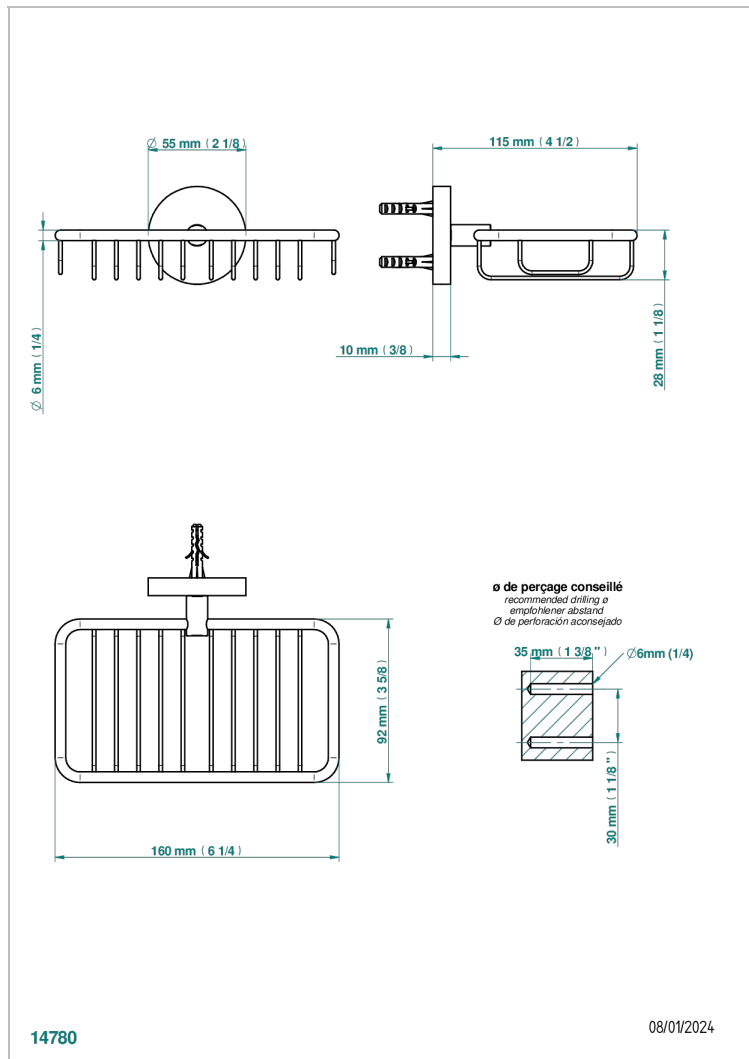

# BONDI WITH LEVER HANDLES

G7G-620

Soap basket, wall mounted 6"1/4 x 3"5/8

## CHARACTERISTIC

- Bondi with lever handles
- Soap basket, wall mounted 6"1/4 x 3"5/8