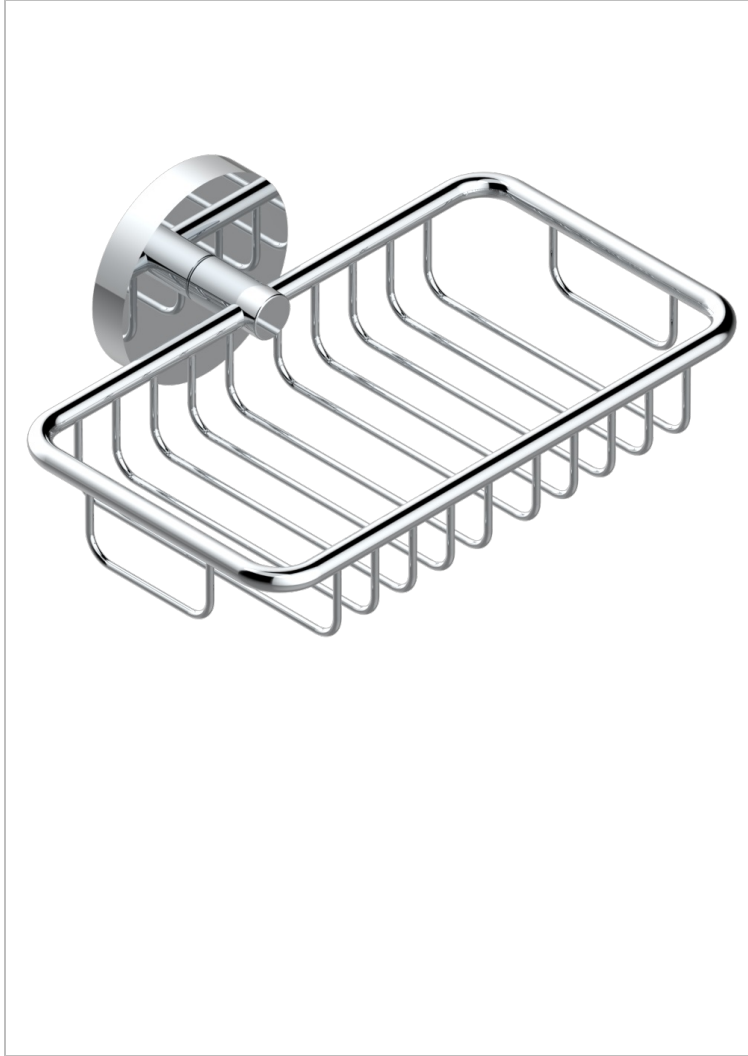

# BONDI WITH LEVER

G7G-620

Net soap dish with flange, 160 x 95 mm

## CHARACTERISTIC

- Bondi with lever
- Net soap dish with flange, 160 x 95 mm

## AVAILABLE FINITIONS

Antique nickel - H28  
Black ceram - D30  
Blush PVD - H62  
Brass color PVD - H49  
Brown bronze color PVD - F33  
Gold color PVD - H52

Graphite PVD - H64  
Lacquered light bronze - D01  
Matt Umber PVD - H67  
Matt blush PVD - H60  
Matt brass color PVD - H50  
Matt brown bronze color PVD - F34