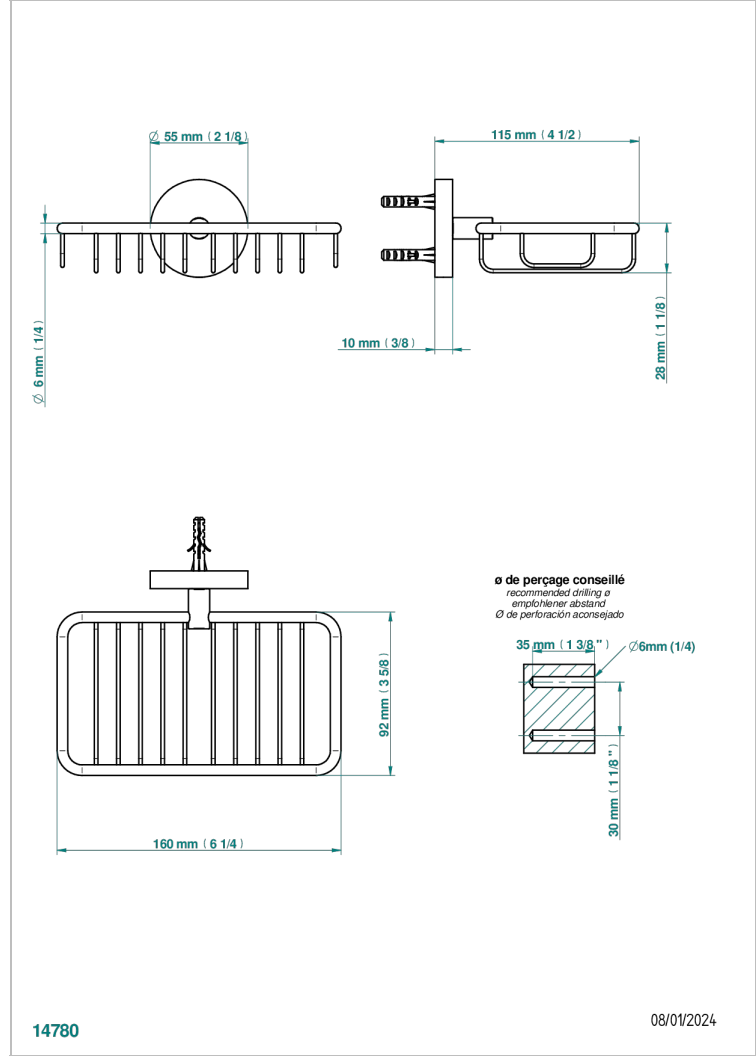

# BONDI WITH LEVER

G7G-620

Net soap dish with flange, 160 x 95 mm

## CHARACTERISTIC

- Bondi with lever
- Net soap dish with flange, 160 x 95 mm