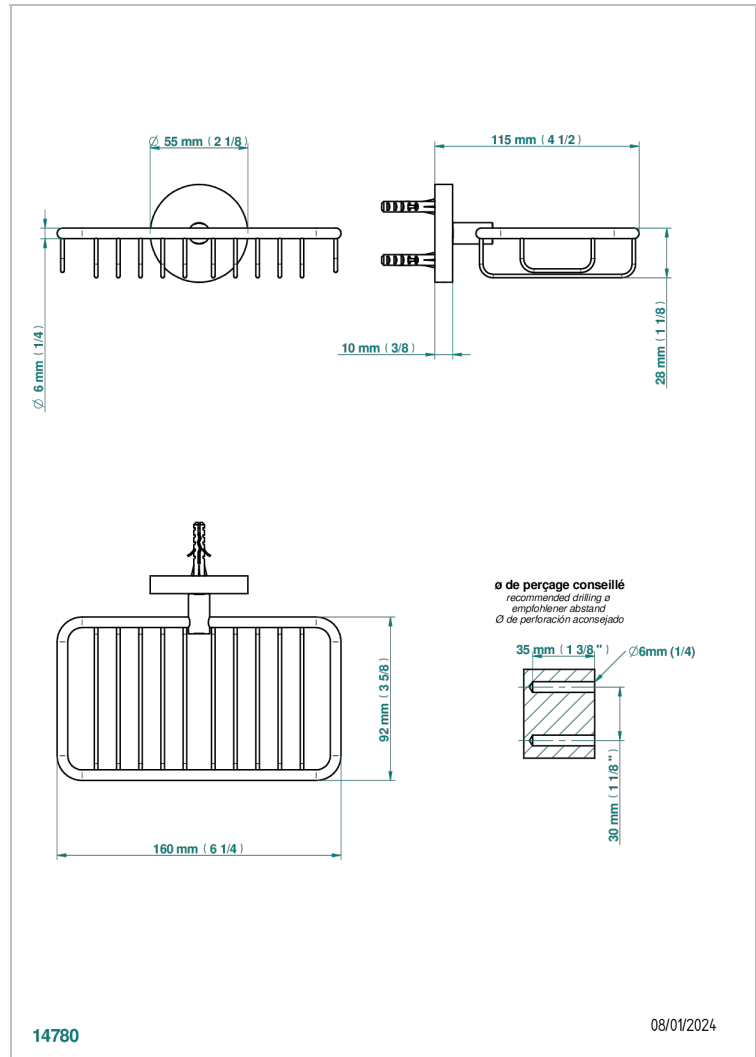

# METAMORPHOSE WHITE CERAMIC

G6E-620

Soap basket, wall mounted 6"1/4 x 3"5/8

THG<sup>®</sup>  
PARIS

## CHARACTERISTIC

- Métamorphose White Ceramic
- Soap basket, wall mounted 6"1/4 x 3"5/8