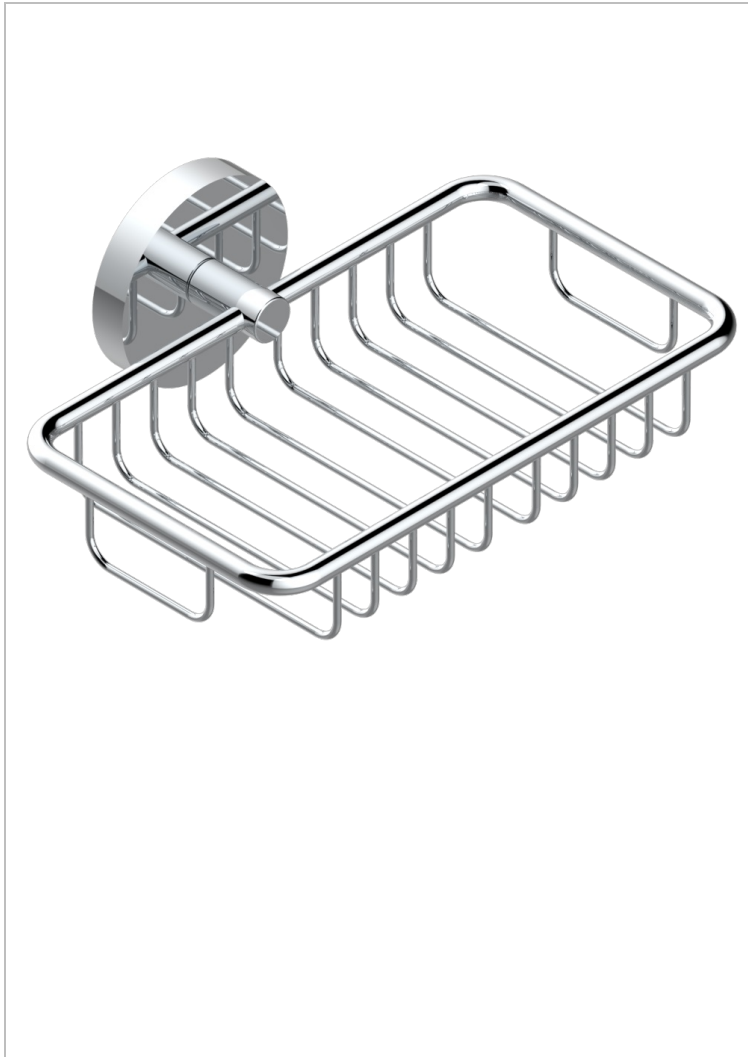

# METAMORPHOSE WHITE CERAMIC

G6E-620

Soap basket, wall mounted 6"1/4 x 3"5/8

THG<sup>®</sup>  
PARIS

## CHARACTERISTIC

- Métamorphose White Ceramic
- Soap basket, wall mounted 6"1/4 x 3"5/8