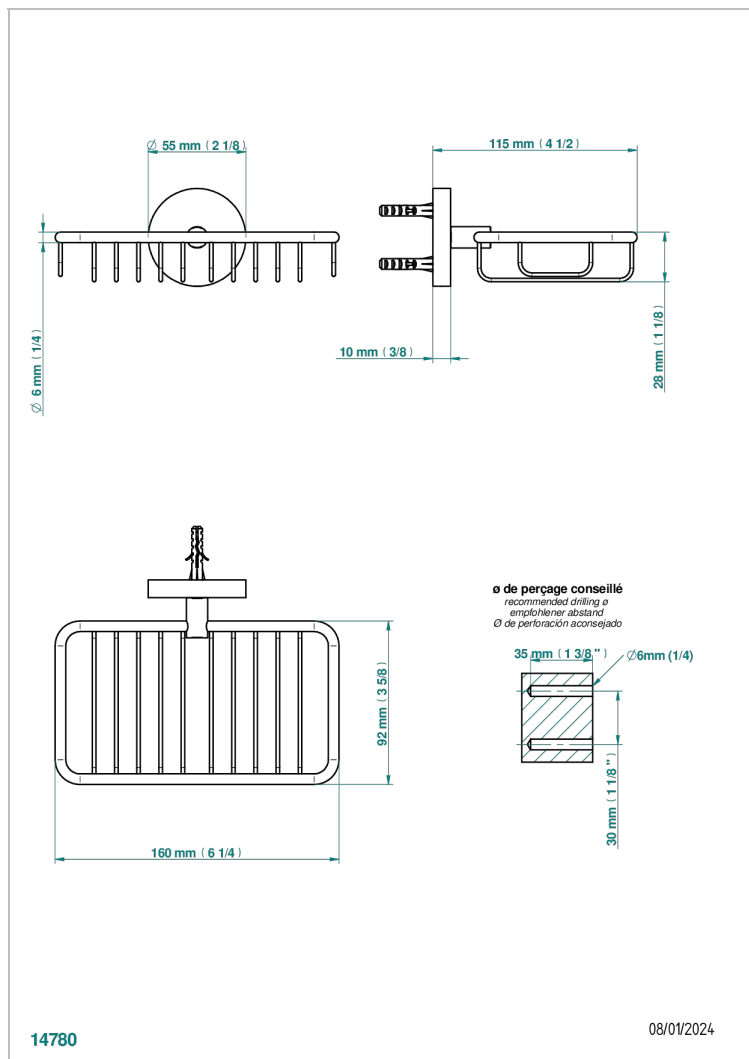

# METAMORPHOSE WHITE CERAMIC

G6E-620

Net soap dish with flange, 160 x 95 mm

THG<sup>®</sup>  
PARIS

## CHARACTERISTIC

- Métamorphose White Ceramic
- Net soap dish with flange, 160 x 95 mm