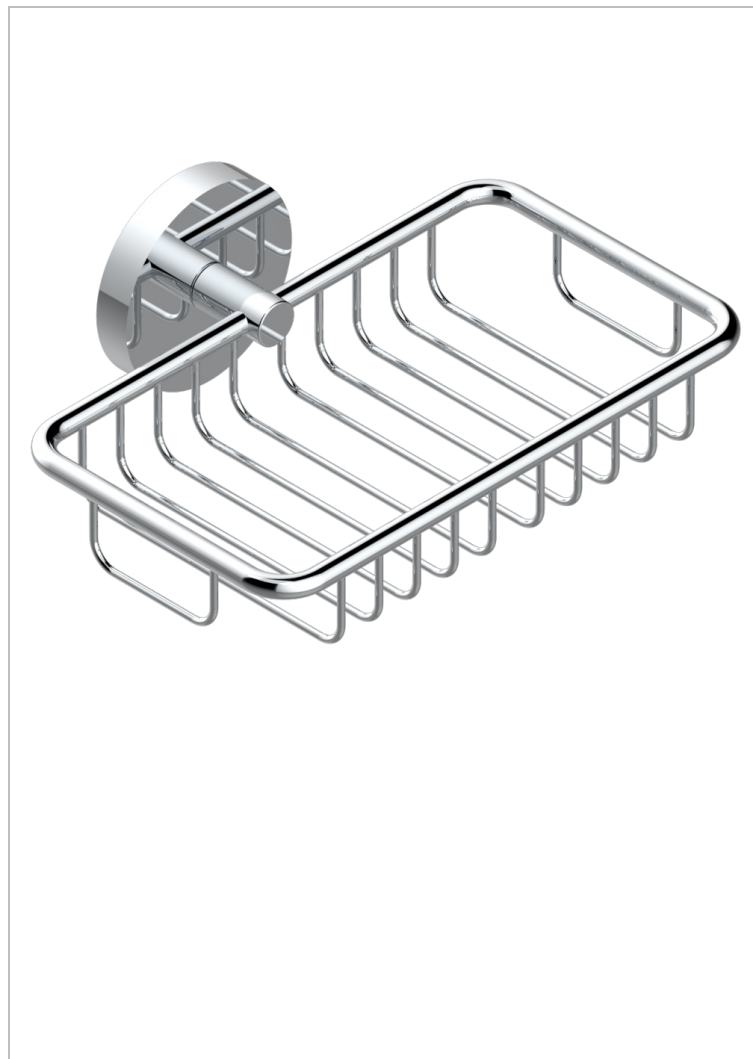

# METAMORPHOSE WHITE CERAMIC

G6E-620

Net soap dish with flange, 160 x 95 mm

THG<sup>®</sup>  
PARIS

## CHARACTERISTIC

- Métamorphose White Ceramic
- Net soap dish with flange, 160 x 95 mm

## AVAILABLE FINITIONS

Antique nickel - H28  
Black ceram - D30  
Blush PVD - H62  
Brass color PVD - H49  
Brown bronze color PVD - F33  
Gold color PVD - H52

Graphite PVD - H64  
Lacquered light bronze - D01  
Matt Umber PVD - H67  
Matt blush PVD - H60  
Matt brass color PVD - H50  
Matt brown bronze color PVD - F34