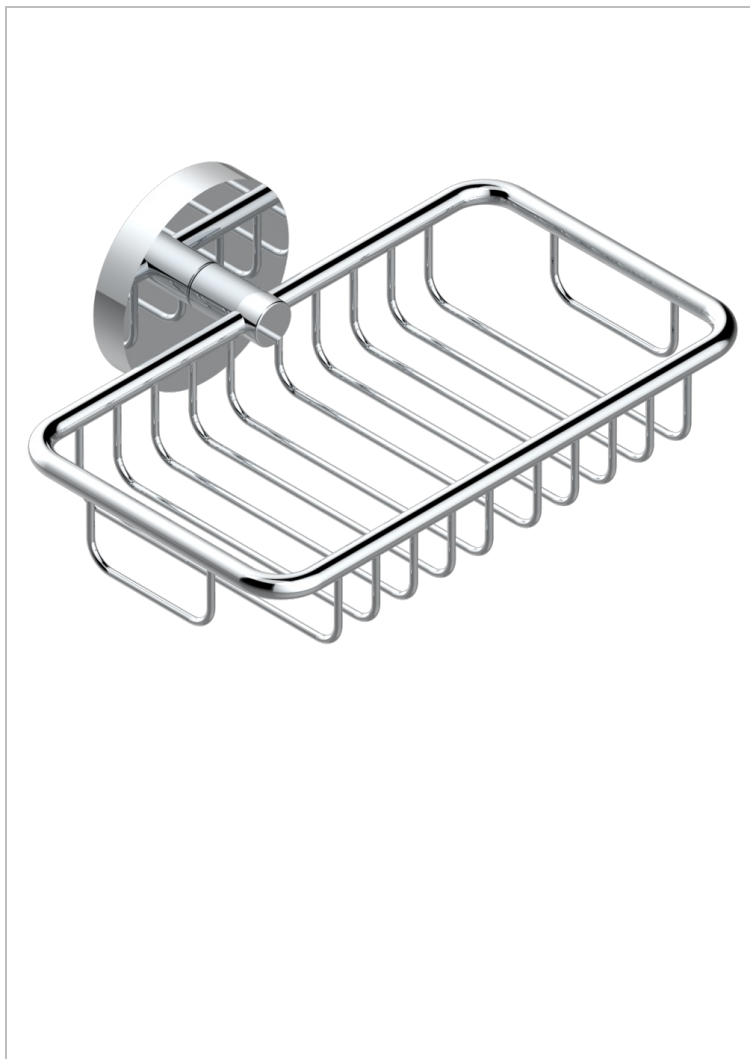

# METAMORPHOSE BLACK CERAMIC

G6D-620

Soap basket, wall mounted 6"1/4 x 3"5/8

## CHARACTERISTIC

- Métamorphose Black Ceramic
- Soap basket, wall mounted 6"1/4 x 3"5/8