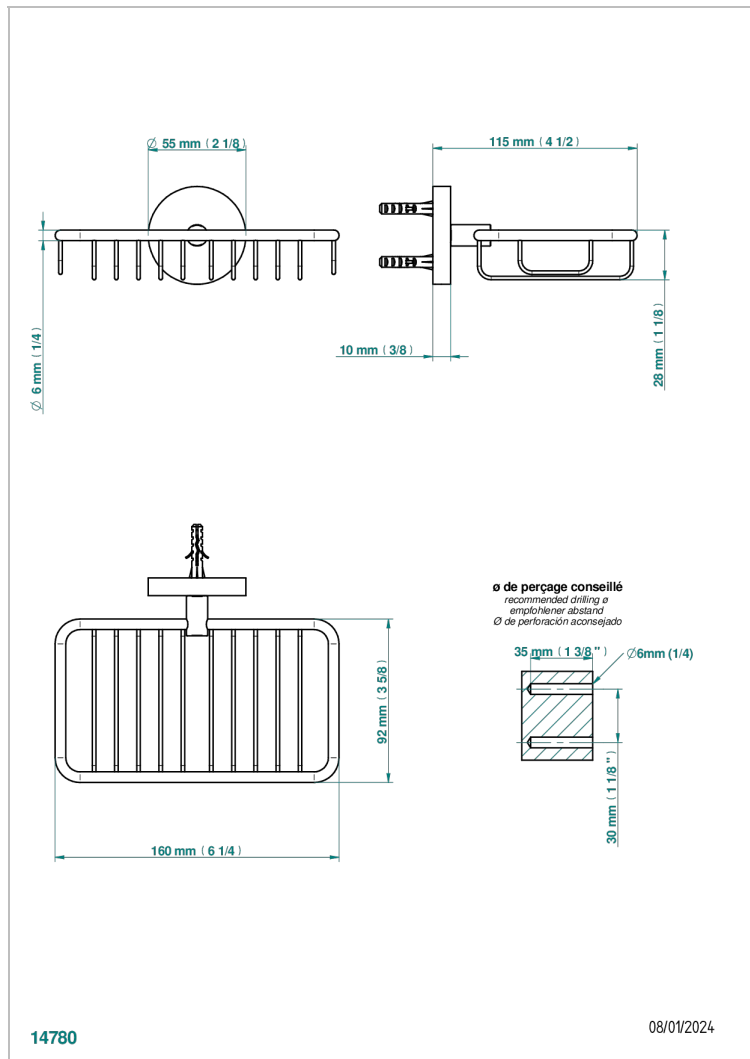

# METAMORPHOSE BLACK CERAMIC

G6D-620

Soap basket, wall mounted 6"1/4 x 3"5/8

## CHARACTERISTIC

- Métamorphose Black Ceramic
- Soap basket, wall mounted 6"1/4 x 3"5/8