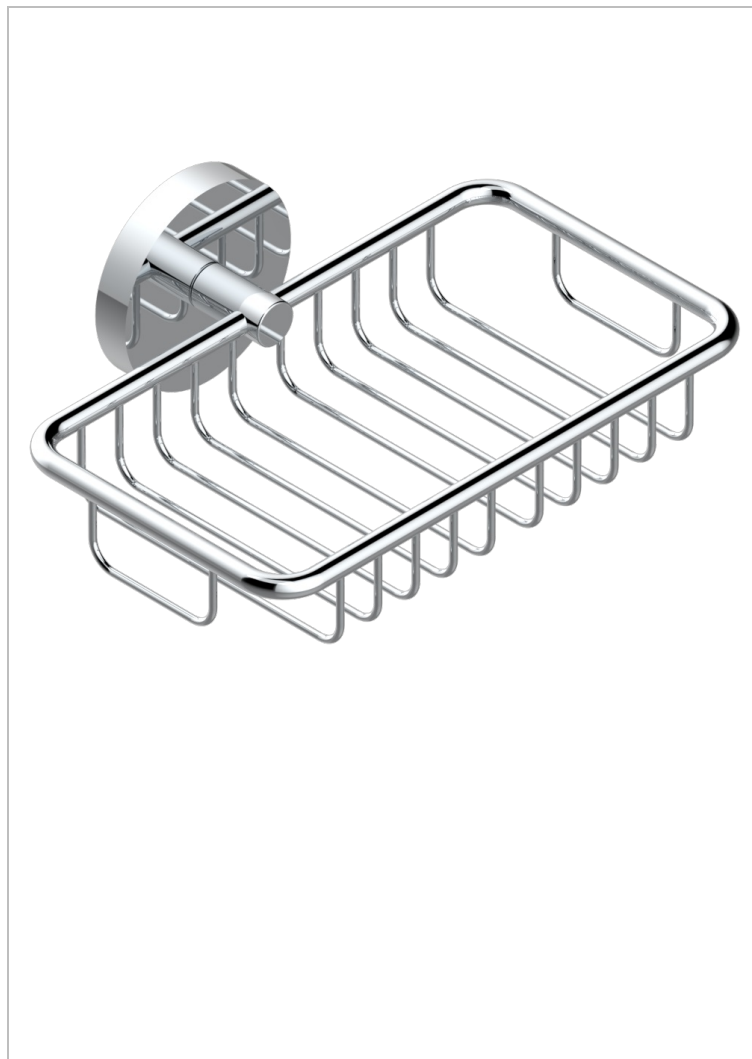

METAMORPHOSE BLACK CERAMIC

G6D-620

Net soap dish with flange, 160 x 95 mm

THG[®]
PARIS

CHARACTERISTIC

- Métamorphose Black Ceramic
- Net soap dish with flange, 160 x 95 mm

AVAILABLE FINITIONS

Antique nickel - H28
Black ceramic - D30
Blush PVD - H62
Brass color PVD - H49
Brown bronze color PVD - F33
Gold color PVD - H52

Graphite PVD - H64
Lacquered light bronze - D01
Matt Umber PVD - H67
Matt blush PVD - H60
Matt brass color PVD - H50
Matt brown bronze color PVD - F34

Matt chrome - C02
Matt gold - F07
Matt gold color PVD - H53
Matt graphite PVD - H65
Matt nickel (color finish) - C01
Matt nickel color PVD - H56

Nickel color PVD - H55
Polished chrome (color finish) - A02
Polished gold (color finish) - F01
Polished nickel - B01
Soft gold - F30
Soft matt gold - F31

Umber PVD - H66
Varnished matt antique red copper (color finish) - H07