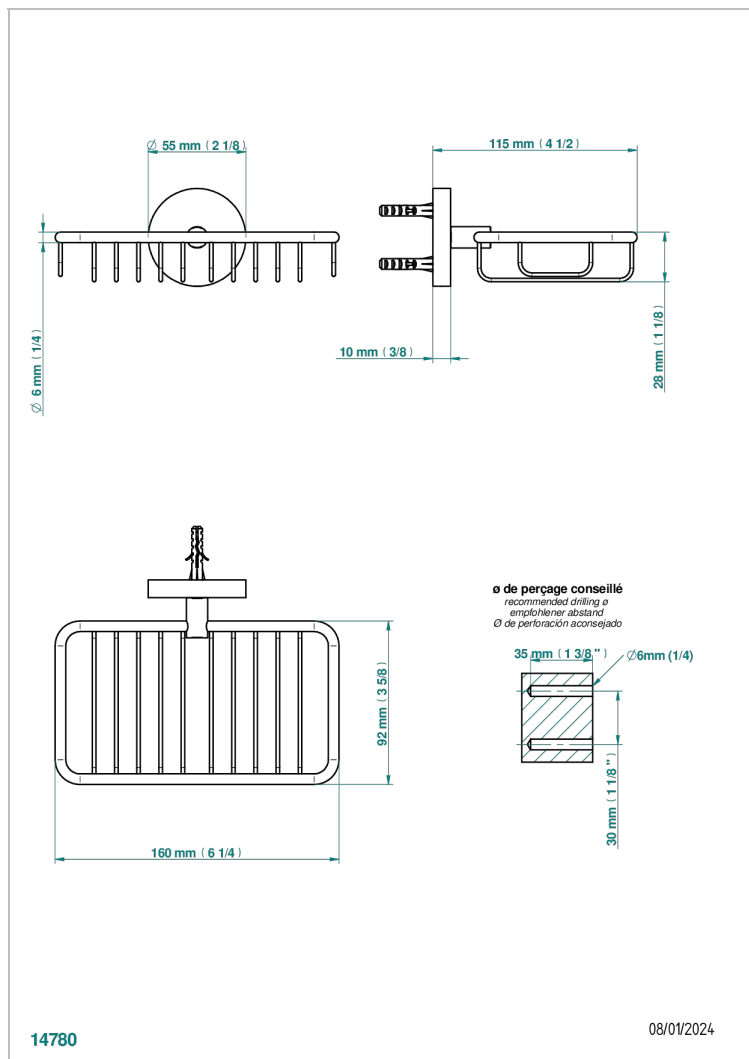

METAMORPHOSE BLACK CERAMIC

G6D-620

Net soap dish with flange, 160 x 95 mm

THG[®]
PARIS

CHARACTERISTIC

- Métamorphose Black Ceramic
- Net soap dish with flange, 160 x 95 mm

AVAILABLE FINITIONS

Antique nickel - H28
Black ceramic - D30
Blush PVD - H62
Brass color PVD - H49
Brown bronze color PVD - F33
Gold color PVD - H52