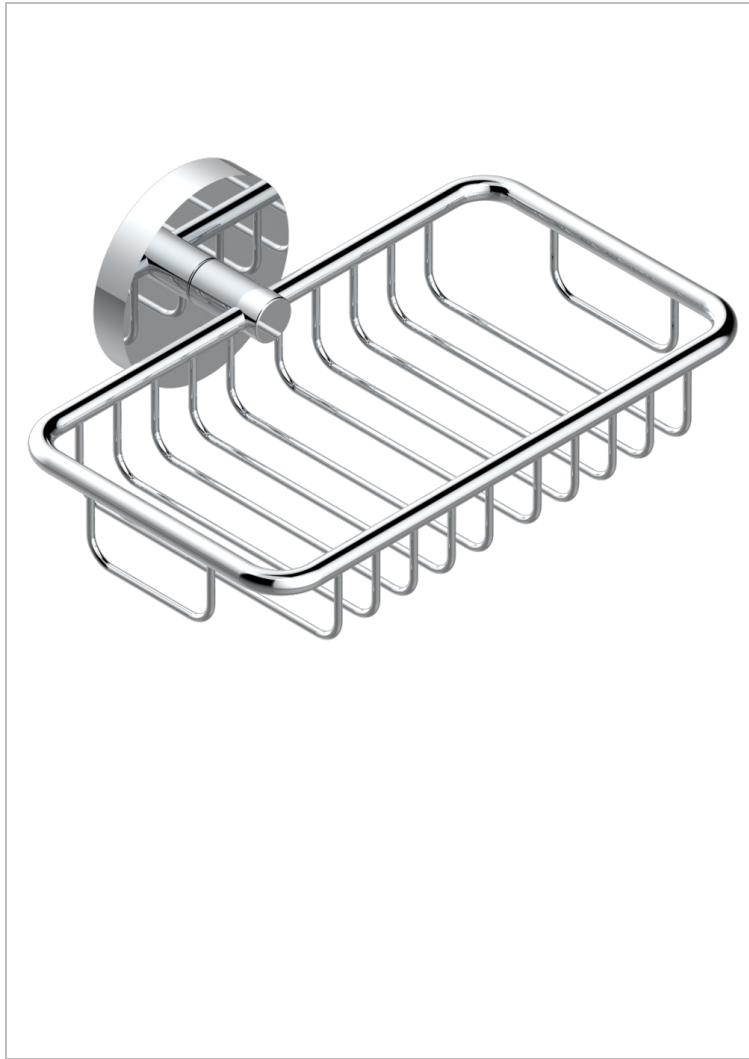

# METAMORPHOSE BLACK CERAMIC

G6D-620

Net soap dish with flange, 160 x 95 mm

THG<sup>®</sup>  
PARIS

## CHARACTERISTIC

- Métamorphose Black Ceramic
- Net soap dish with flange, 160 x 95 mm

## AVAILABLE FINITIONS

Antique nickel - H28  
Black ceramic - D30  
Blush PVD - H62  
Brass color PVD - H49  
Brown bronze color PVD - F33  
Gold color PVD - H52

Graphite PVD - H64  
Lacquered light bronze - D01  
Matt Umber PVD - H67  
Matt blush PVD - H60  
Matt brass color PVD - H50  
Matt brown bronze color PVD - F34