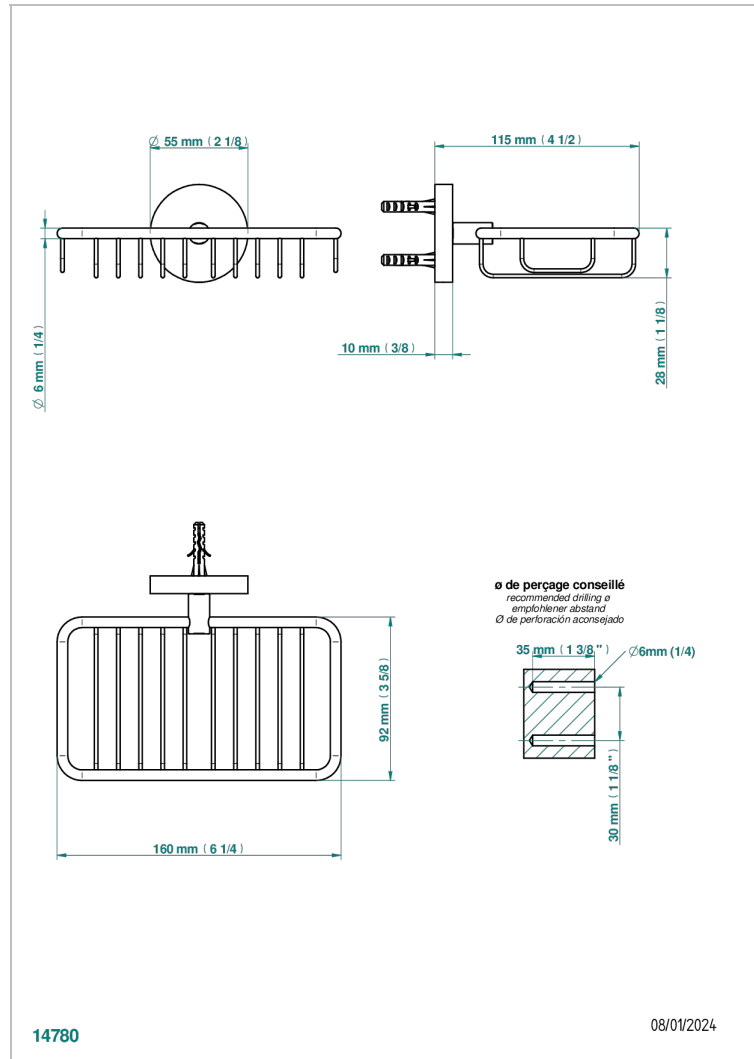

# METAMORPHOSE BLACK CERAMIC

G6D-620

Net soap dish with flange, 160 x 95 mm

THG<sup>®</sup>  
PARIS

## CHARACTERISTIC

- Métamorphose Black Ceramic
- Net soap dish with flange, 160 x 95 mm