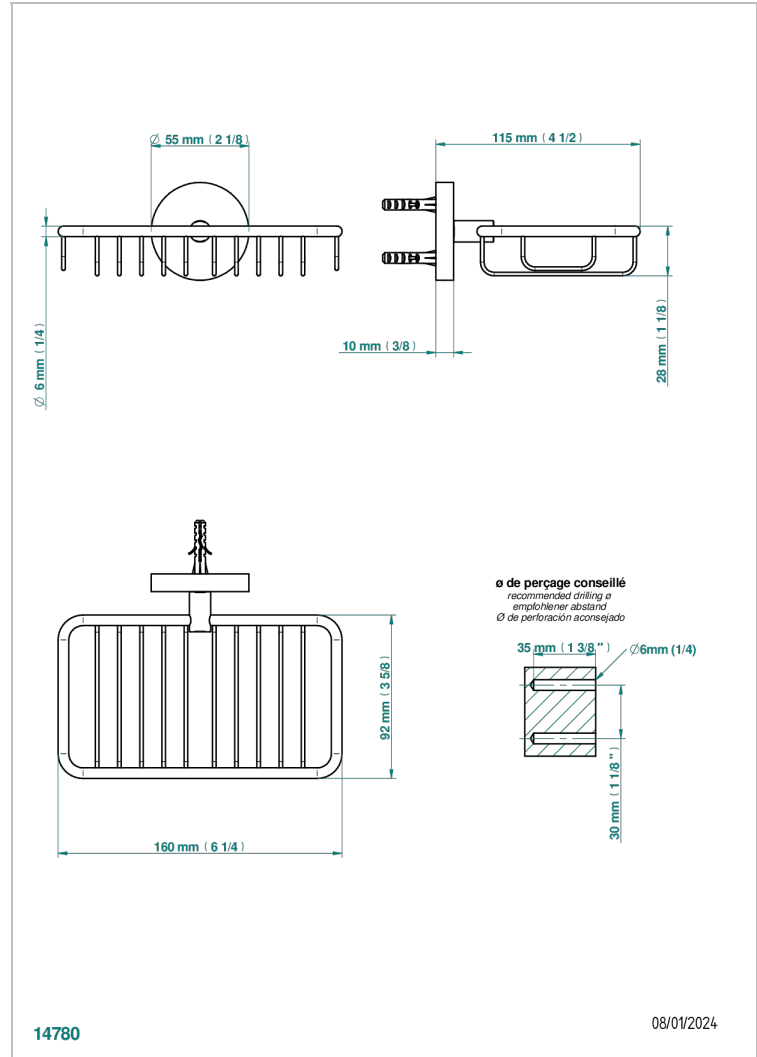

METAMORPHOSE CARBON

G6C-620

Net soap dish with flange, 160 x 95 mm

THG[®]
PARIS

CHARACTERISTIC

- Métamorphose Carbon
- Net soap dish with flange, 160 x 95 mm

AVAILABLE FINITIONS

Antique nickel - H28
Black ceram - D30
Blush PVD - H62
Brass color PVD - H49
Brown bronze color PVD - F33
Gold color PVD - H52