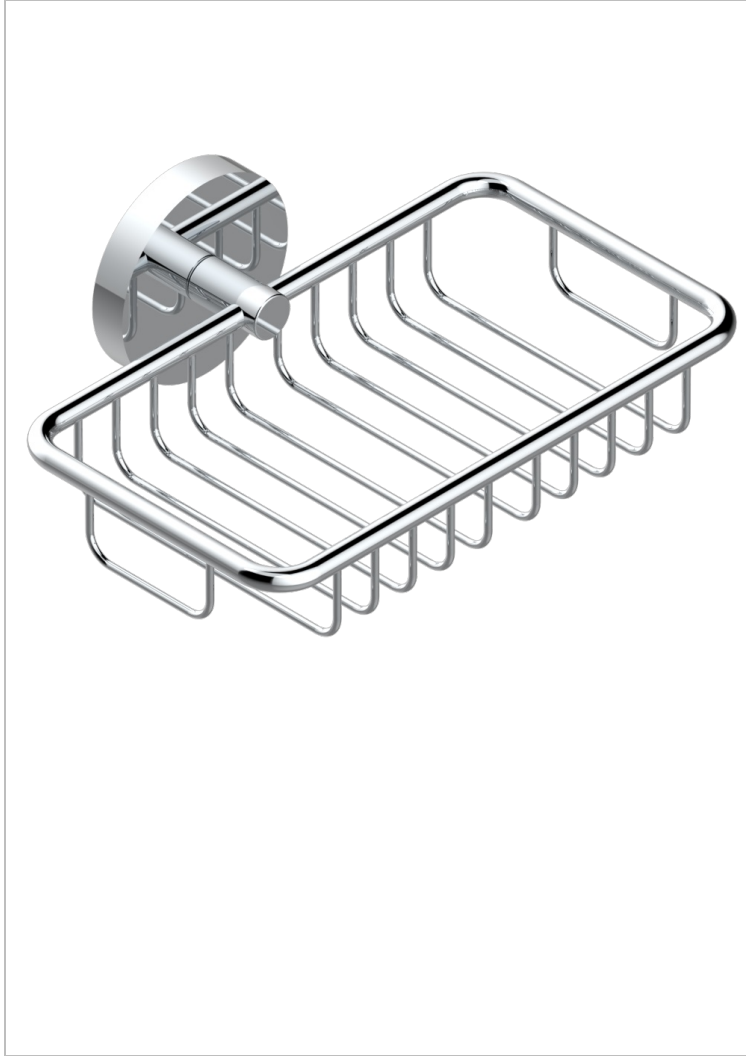

METAMORPHOSE CARBON

G6C-620

Net soap dish with flange, 160 x 95 mm

THG[®]
PARIS

CHARACTERISTIC

- Métamorphose Carbon
- Net soap dish with flange, 160 x 95 mm

AVAILABLE FINITIONS

Antique nickel - H28
Black ceram - D30
Blush PVD - H62
Brass color PVD - H49
Brown bronze color PVD - F33
Gold color PVD - H52

Graphite PVD - H64
Lacquered light bronze - D01
Matt Umber PVD - H67
Matt blush PVD - H60
Matt brass color PVD - H50
Matt brown bronze color PVD - F34

Matt chrome - C02
Matt gold - F07
Matt gold color PVD - H53
Matt graphite PVD - H65
Matt nickel (color finish) - C01
Matt nickel color PVD - H56

Nickel color PVD - H55
Polished chrome (color finish) - A02
Polished gold (color finish) - F01
Polished nickel - B01
Soft gold - F30
Soft matt gold - F31

Umber PVD - H66
Varnished matt antique red copper
(color finish) - H07