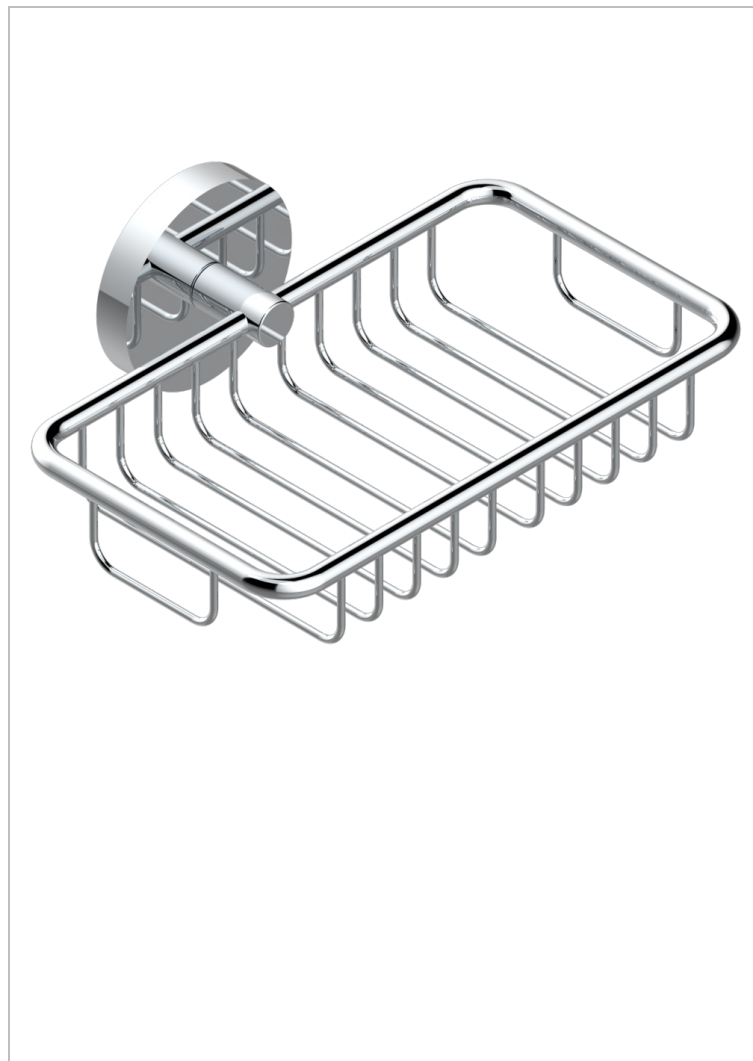

METAMORPHOSE CARBON

G6C-620

Net soap dish with flange, 160 x 95 mm

14780

08/01/2024

CHARACTERISTIC

- Métamorphose Carbon
- Net soap dish with flange, 160 x 95 mm

AVAILABLE FINITIONS

Antique nickel - H28
Black ceram - D30
Blush PVD - H62
Brass color PVD - H49
Brown bronze color PVD - F33
Gold color PVD - H52

Graphite PVD - H64
Lacquered light bronze - D01
Matt Umber PVD - H67
Matt blush PVD - H60
Matt brass color PVD - H50
Matt brown bronze color PVD - F34