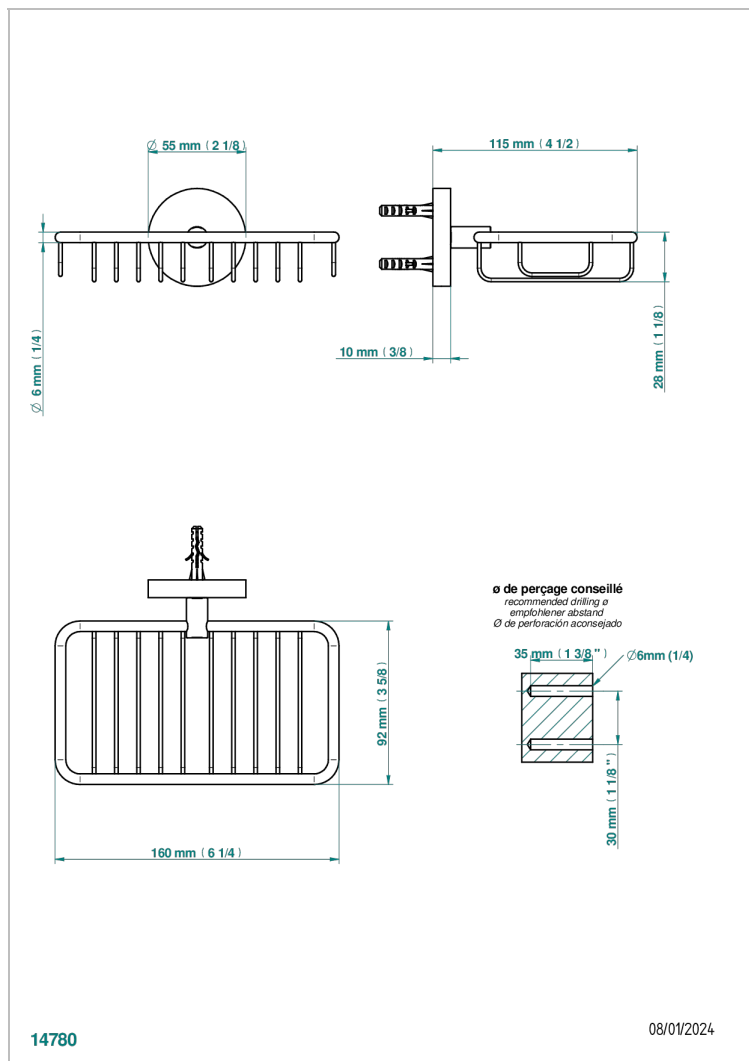

METAMORPHOSE CARBON

G6C-620

Net soap dish with flange, 160 x 95 mm

14780

08/01/2024

CHARACTERISTIC

- Métamorphose Carbon
- Net soap dish with flange, 160 x 95 mm

AVAILABLE FINITIONS