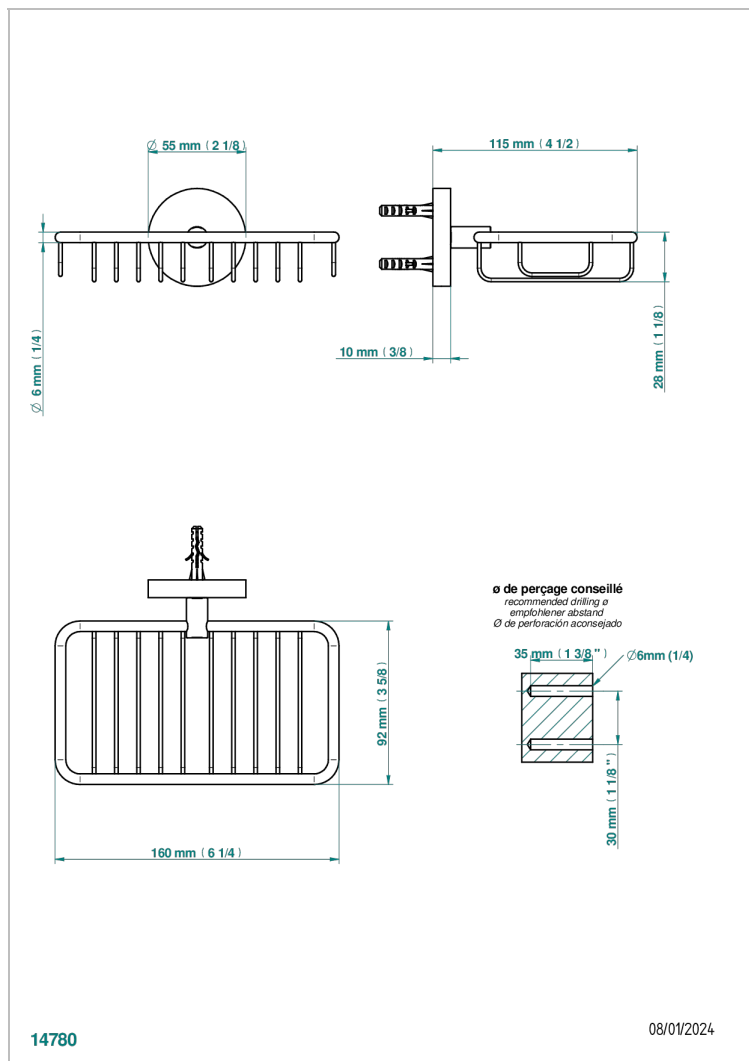

# METAMORPHOSE WITH LEVER HANDLES

G6B-620

Soap basket, wall mounted 6"1/4 x 3"5/8

## CHARACTERISTIC

- Métamorphose with lever handles
- Soap basket, wall mounted 6"1/4 x 3"5/8