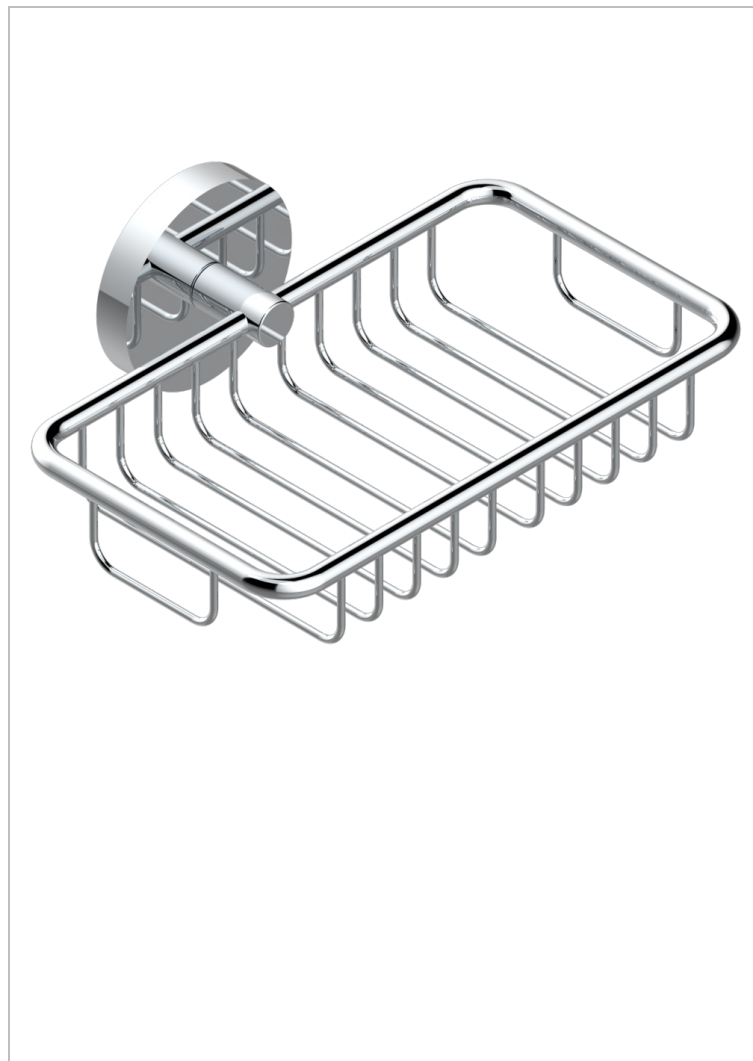

# METAMORPHOSE WITH LEVER HANDLES

G6B-620

Soap basket, wall mounted 6"1/4 x 3"5/8

## CHARACTERISTIC

- Métamorphose with lever handles
- Soap basket, wall mounted 6"1/4 x 3"5/8