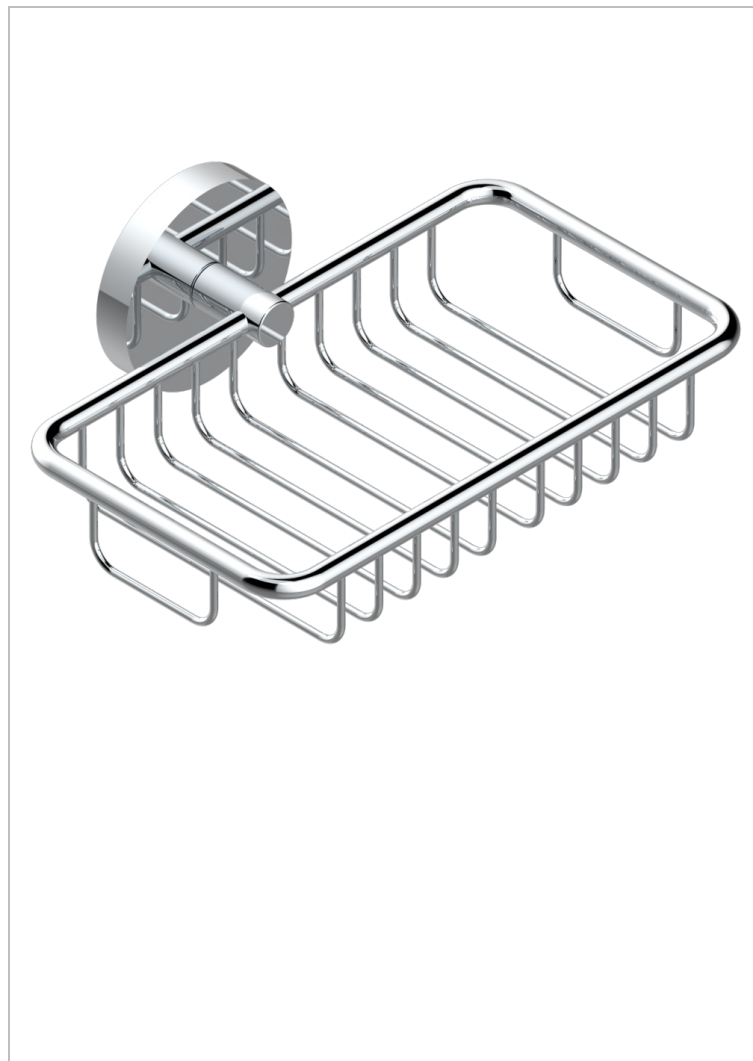

METAMORPHOSE WITH LEVER

G6B-620

Net soap dish with flange, 160 x 95 mm

CHARACTERISTIC

- Métamorphose with lever
- Net soap dish with flange, 160 x 95 mm

AVAILABLE FINITIONS

Antique nickel - H28
Black ceram - D30
Blush PVD - H62
Brass color PVD - H49
Brown bronze color PVD - F33
Gold color PVD - H52

Graphite PVD - H64
Lacquered light bronze - D01
Matt Umber PVD - H67
Matt blush PVD - H60
Matt brass color PVD - H50
Matt brown bronze color PVD - F34

Matt chrome - C02
Matt gold - F07
Matt gold color PVD - H53
Matt graphite PVD - H65
Matt nickel (color finish) - C01
Matt nickel color PVD - H56

Nickel color PVD - H55
Polished chrome (color finish) - A02
Polished gold (color finish) - F01
Polished nickel - B01
Soft gold - F30
Soft matt gold - F31

Umber PVD - H66
Varnished matt antique red copper (color finish) - H07