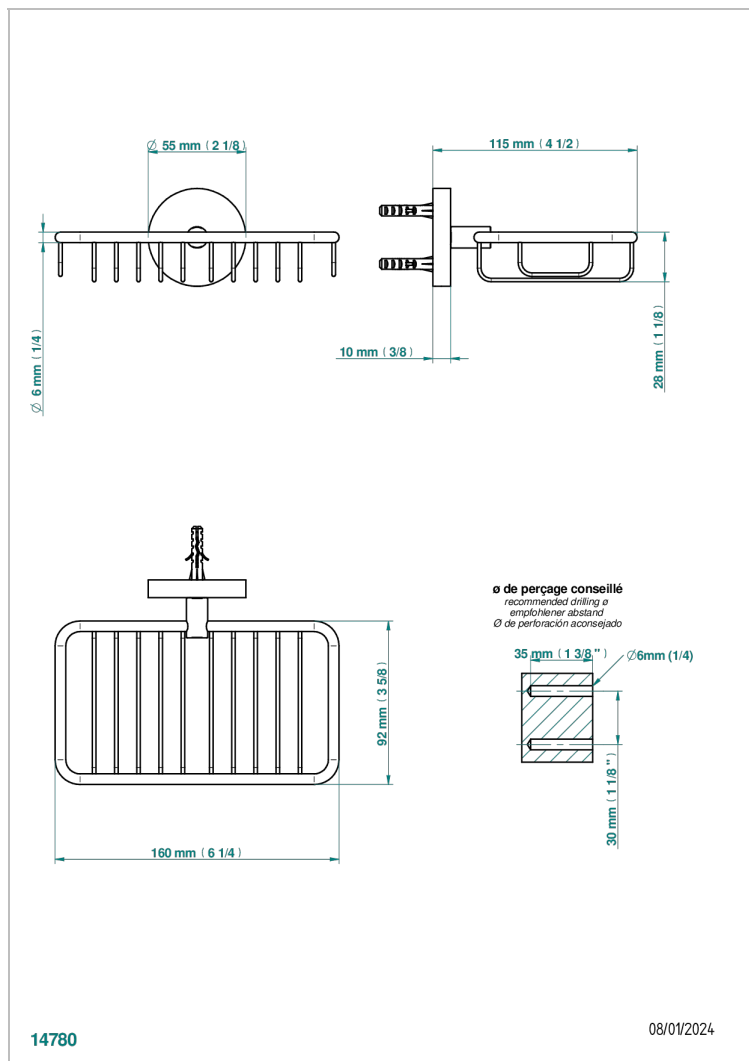

METAMORPHOSE WITH LEVER

G6B-620

Net soap dish with flange, 160 x 95 mm

CHARACTERISTIC

- Métamorphose with lever
- Net soap dish with flange, 160 x 95 mm

AVAILABLE FINITIONS

Antique nickel - H28
Black ceram - D30
Blush PVD - H62
Brass color PVD - H49
Brown bronze color PVD - F33
Gold color PVD - H52