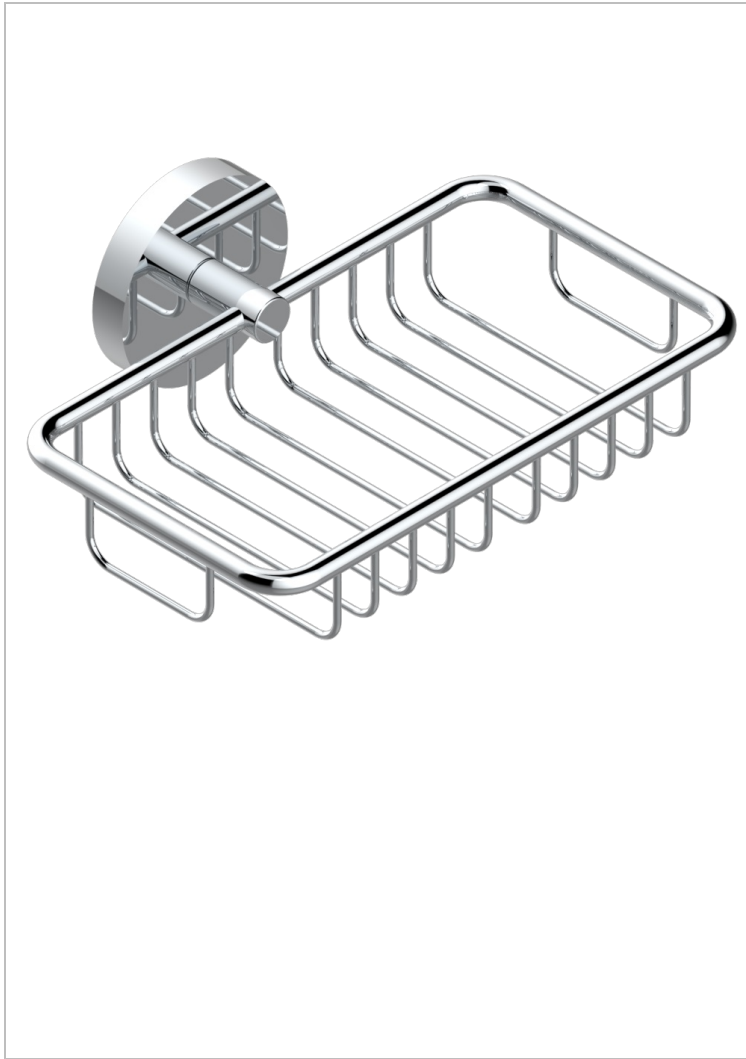

METAMORPHOSE

G6A-620

Soap basket, wall mounted 6"1/4 x 3"5/8

THG[®]
PARIS

CHARACTERISTIC

- Métamorphose
- Soap basket, wall mounted 6"1/4 x 3"5/8

AVAILABLE FINITIONS

Black ceram - D30
Blush PVD - H62
Brass color PVD - H49
Brown bronze color PVD - F33
Chrome polished - A02
Copper antique matt, coated - H07

Gold color PVD - H52
Gold mat - F07
Gold polished - F01
Graphite PVD - H64
Light coated bronze - D01
Matt Umber PVD - H67

Matt blush PVD - H60
Matt brass color PVD - H50
Matt brown bronze color PVD - F34
Matt chrome (American satin) - C02
Matt gold color PVD - H53
Matt graphite PVD - H65

Matt nickel (American satin) - C01
Matt nickel color PVD - H56
Nickel antique / Sovereign - H28
Nickel color PVD - H55
Nickel polished - B01
Soft gold - F30

Soft matt gold - F31
Umber PVD - H66