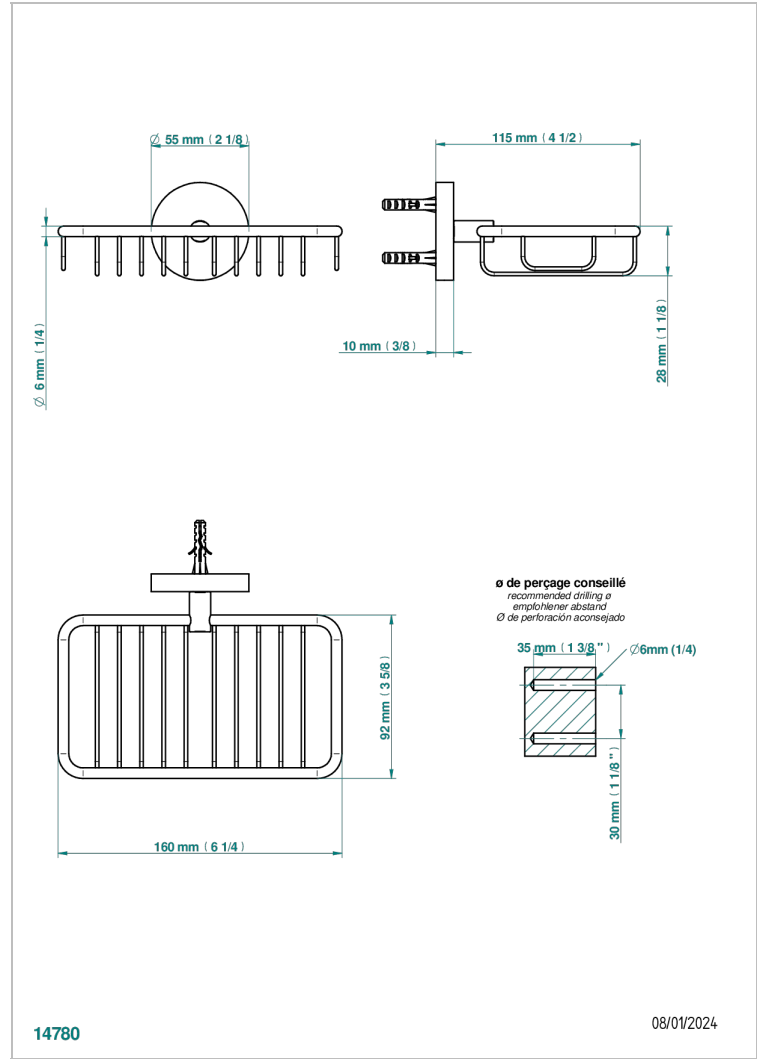

METAMORPHOSE

G6A-620

Soap basket, wall mounted 6"1/4 x 3"5/8

THG[®]
PARIS

CHARACTERISTIC

- Métamorphose
- Soap basket, wall mounted 6"1/4 x 3"5/8

AVAILABLE FINITIONS

Black ceram - D30
Blush PVD - H62
Brass color PVD - H49
Brown bronze color PVD - F33
Chrome polished - A02
Copper antique matt, coated - H07