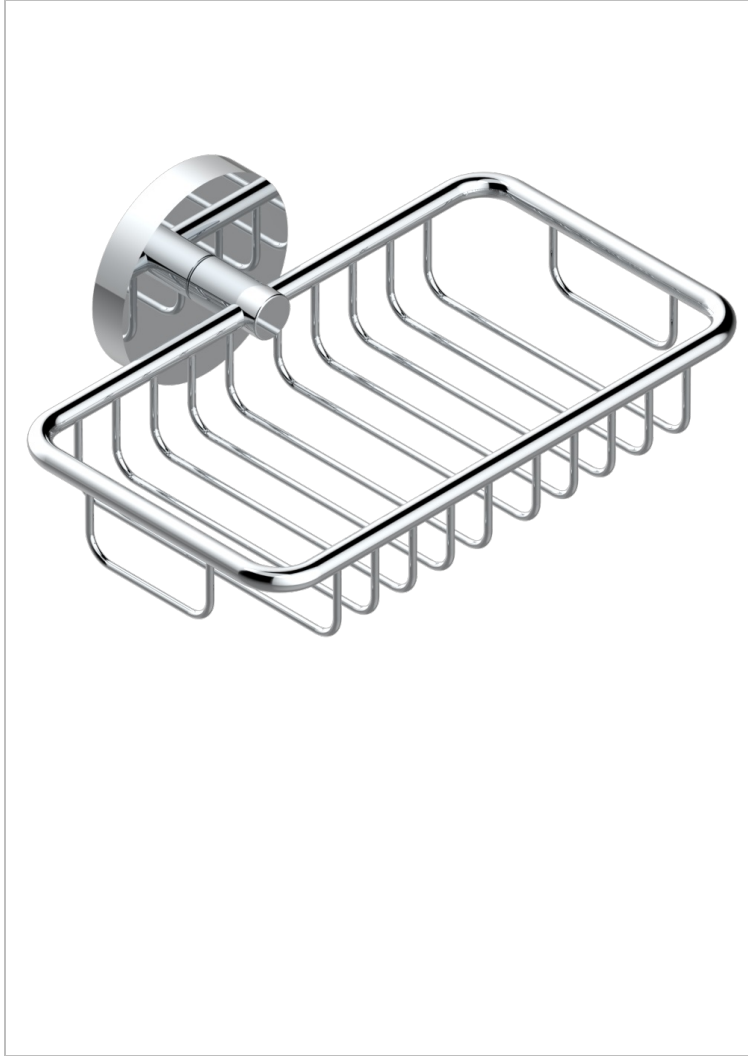

METAMORPHOSE

G6A-620

Net soap dish with flange, 160 x 95 mm

THG[®]
PARIS

CHARACTERISTIC

- Métamorphose
- Net soap dish with flange, 160 x 95 mm

AVAILABLE FINITIONS

Antique nickel - H28
Black ceram - D30
Blush PVD - H62
Brass color PVD - H49
Brown bronze color PVD - F33
Gold color PVD - H52

Graphite PVD - H64
Lacquered light bronze - D01
Matt Umber PVD - H67
Matt blush PVD - H60
Matt brass color PVD - H50
Matt brown bronze color PVD - F34

Matt chrome - C02
Matt gold - F07
Matt gold color PVD - H53
Matt graphite PVD - H65
Matt nickel (color finish) - C01
Matt nickel color PVD - H56

Nickel color PVD - H55
Polished chrome (color finish) - A02
Polished gold (color finish) - F01
Polished nickel - B01
Soft gold - F30
Soft matt gold - F31

Umber PVD - H66
Varnished matt antique red copper
(color finish) - H07