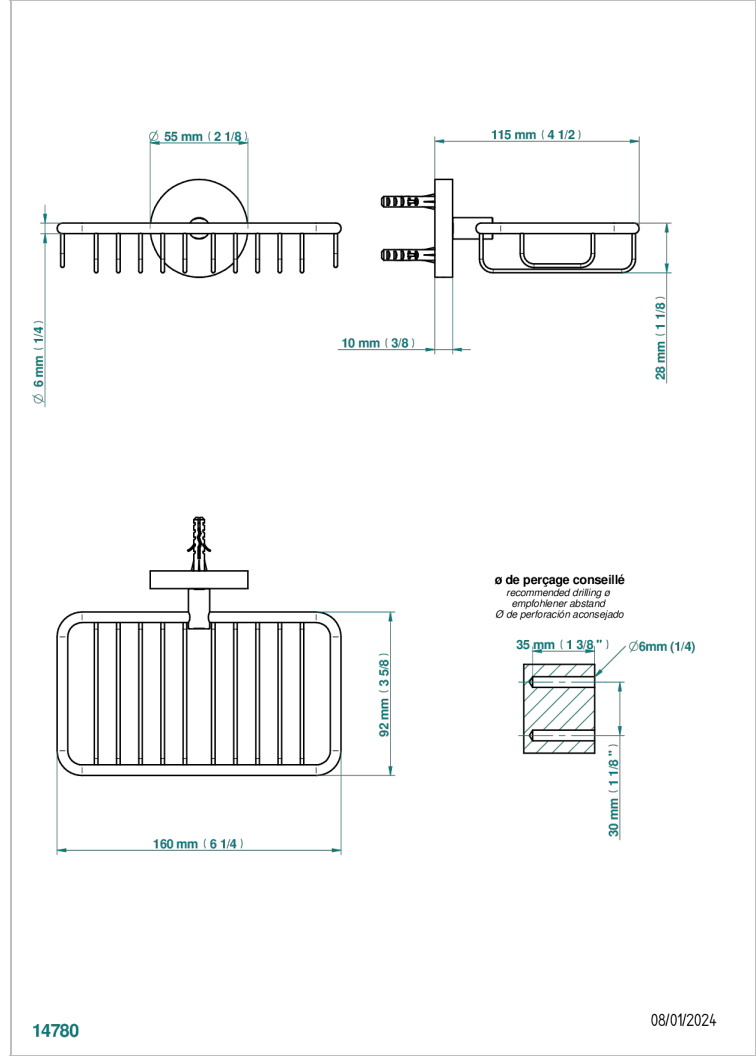

METAMORPHOSE

G6A-620

Net soap dish with flange, 160 x 95 mm

THG[®]
PARIS

CHARACTERISTIC

- Métamorphose
- Net soap dish with flange, 160 x 95 mm

AVAILABLE FINITIONS

Antique nickel - H28
Black ceram - D30
Blush PVD - H62
Brass color PVD - H49
Brown bronze color PVD - F33
Gold color PVD - H52