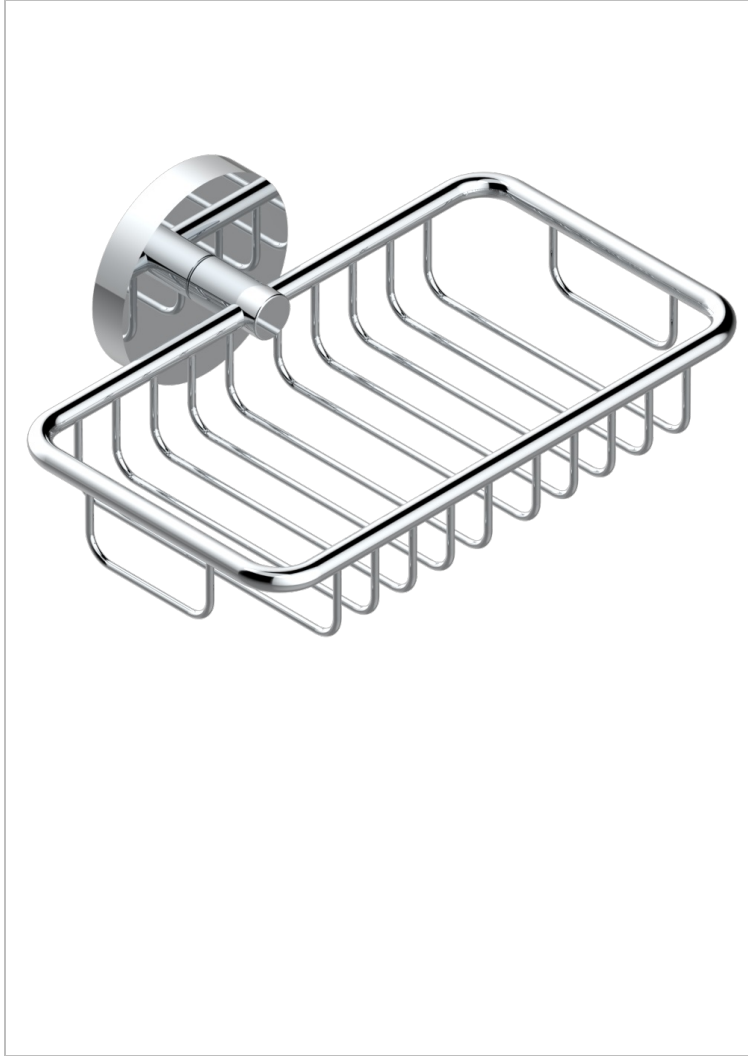

METAMORPHOSE

G6A-620

Net soap dish with flange, 160 x 95 mm

THG[®]
PARIS

CHARACTERISTIC

- Métamorphose
- Net soap dish with flange, 160 x 95 mm

AVAILABLE FINITIONS

Antique nickel - H28
Black ceram - D30
Blush PVD - H62
Brass color PVD - H49
Brown bronze color PVD - F33
Gold color PVD - H52

Graphite PVD - H64
Lacquered light bronze - D01
Matt Umber PVD - H67
Matt blush PVD - H60
Matt brass color PVD - H50
Matt brown bronze color PVD - F34

Matt chrome - C02
Matt gold - F07
Matt gold color PVD - H53
Matt graphite PVD - H65
Matt nickel (color finish) - C01
Matt nickel color PVD - H56

Nickel color PVD - H55
Polished chrome (color finish) - A02
Polished gold (color finish) - F01
Polished nickel - B01
Soft gold - F30
Soft matt gold - F31

Umber PVD - H66
Varnished matt antique red copper (color finish) - H07