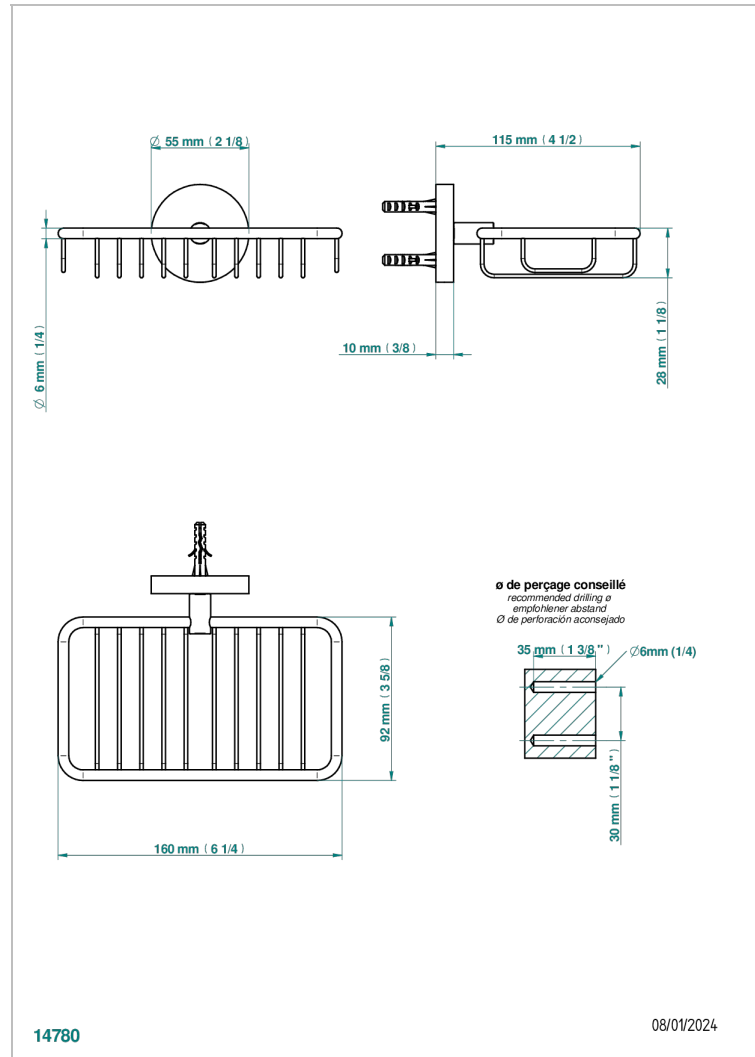

SPIRIT WITH LEVER HANDLES

G58-620

Soap basket, wall mounted 6"1/4 x 3"5/8

14780

08/01/2024

CHARACTERISTIC

- Spirit with lever handles
- Soap basket, wall mounted 6"1/4 x 3"5/8

AVAILABLE FINITIONS