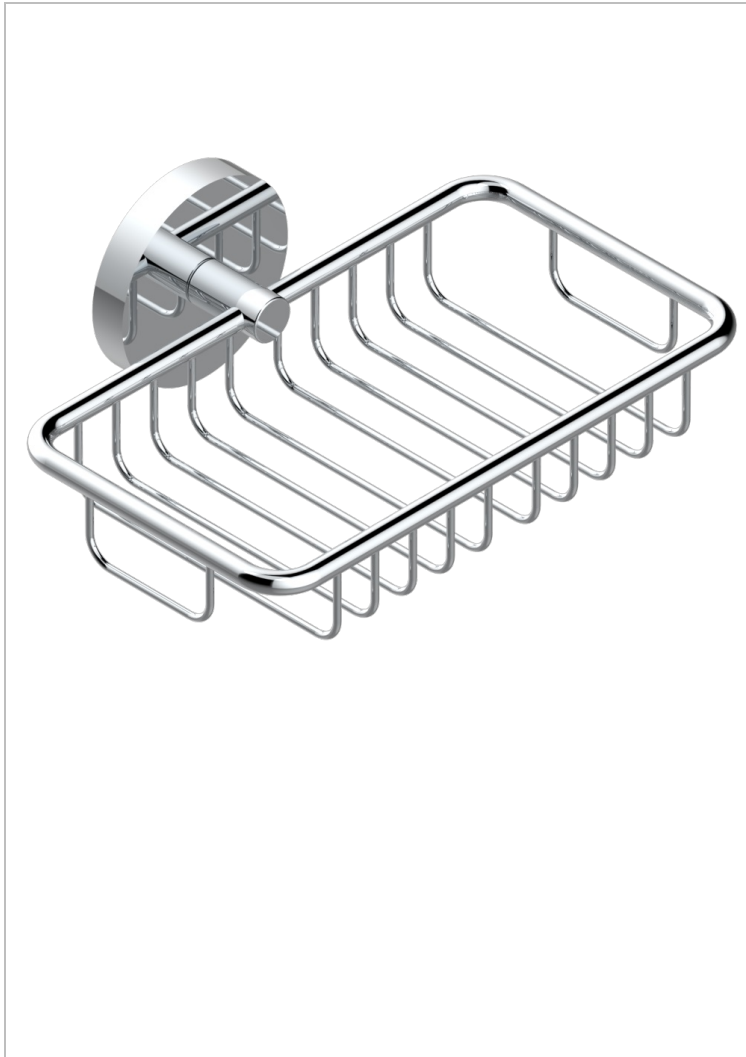

SPIRIT WITH LEVER HANDLES

G58-620

Soap basket, wall mounted 6"1/4 x 3"5/8

14780

08/01/2024

CHARACTERISTIC

- Spirit with lever handles
- Soap basket, wall mounted 6"1/4 x 3"5/8

AVAILABLE FINITIONS

Black ceram - D30
Blush PVD - H62
Brass color PVD - H49
Brown bronze color PVD - F33
Chrome polished - A02
Chrome polished / gold polished - G02

Copper antique matt, coated - H07
Gold color PVD - H52
Gold mat - F07
Gold polished - F01
Graphite PVD - H64
Light coated bronze - D01