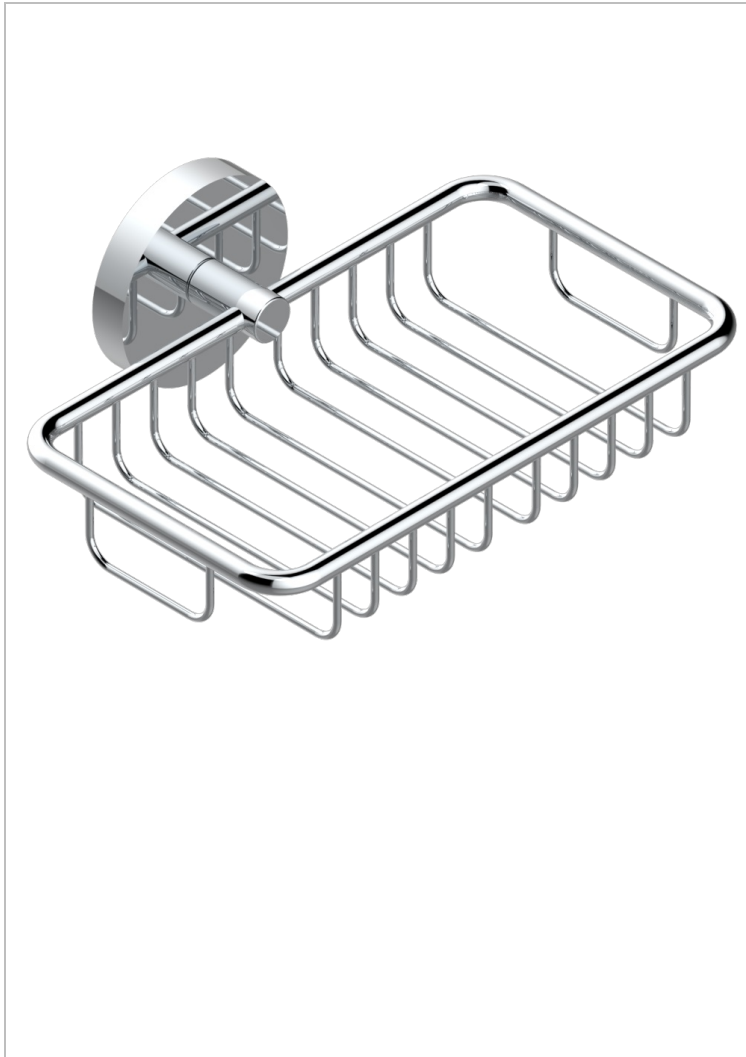

SPIRIT WITH LEVER

G58-620

Net soap dish with flange, 160 x 95 mm

CHARACTERISTIC

- Spirit with lever
- Net soap dish with flange, 160 x 95 mm

AVAILABLE FINITIONS

Antique nickel - H28
Black ceram - D30
Blush PVD - H62
Brass color PVD - H49
Brown bronze color PVD - F33
Gold color PVD - H52

Graphite PVD - H64
Lacquered light bronze - D01
Matt Umber PVD - H67
Matt blush PVD - H60
Matt brass color PVD - H50
Matt brown bronze color PVD - F34

Matt chrome - C02
Matt gold - F07
Matt gold color PVD - H53
Matt graphite PVD - H65
Matt nickel (color finish) - C01
Matt nickel color PVD - H56

Natural smoked Brass - A13
Nickel color PVD - H55
Polished chrome (color finish) - A02
Polished chrome / Polished gold (color finish) - G02
Polished gold (color finish) - F01
Polished nickel - B01

Soft gold - F30
Soft matt gold - F31
Umber PVD - H66
Varnished matt antique red copper (color finish) - H07