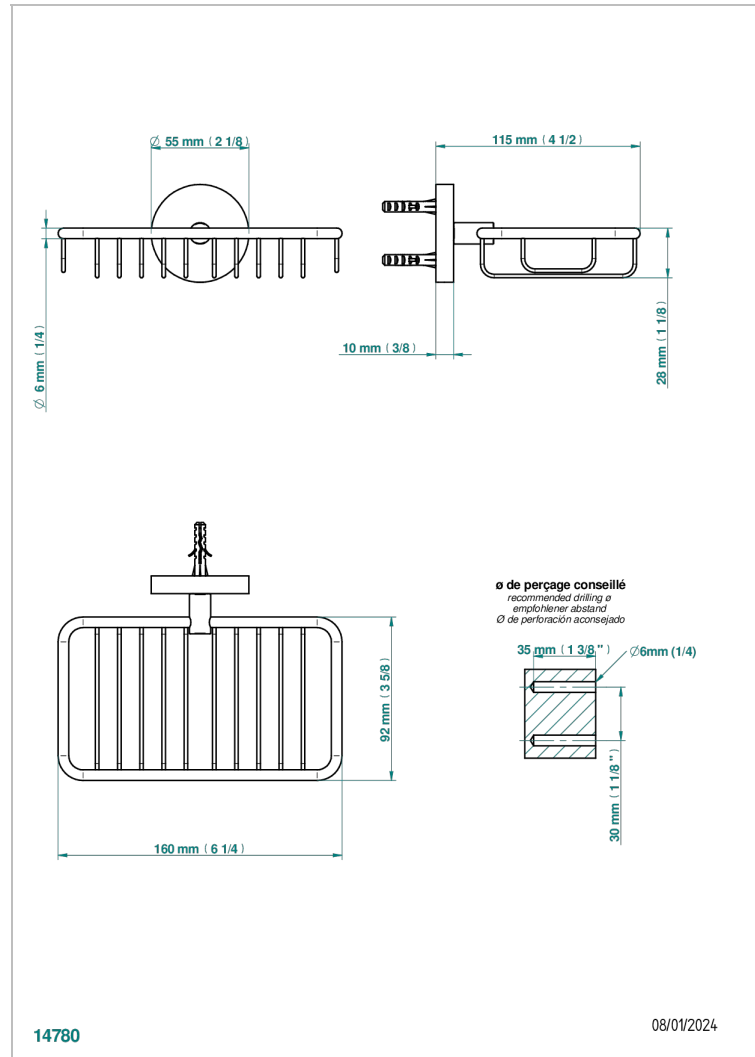

SPIRIT WITH LEVER

G58-620

Net soap dish with flange, 160 x 95 mm

CHARACTERISTIC

- Spirit with lever
- Net soap dish with flange, 160 x 95 mm

AVAILABLE FINITIONS

Antique nickel - H28
Black ceram - D30
Blush PVD - H62
Brass color PVD - H49
Brown bronze color PVD - F33
Gold color PVD - H52