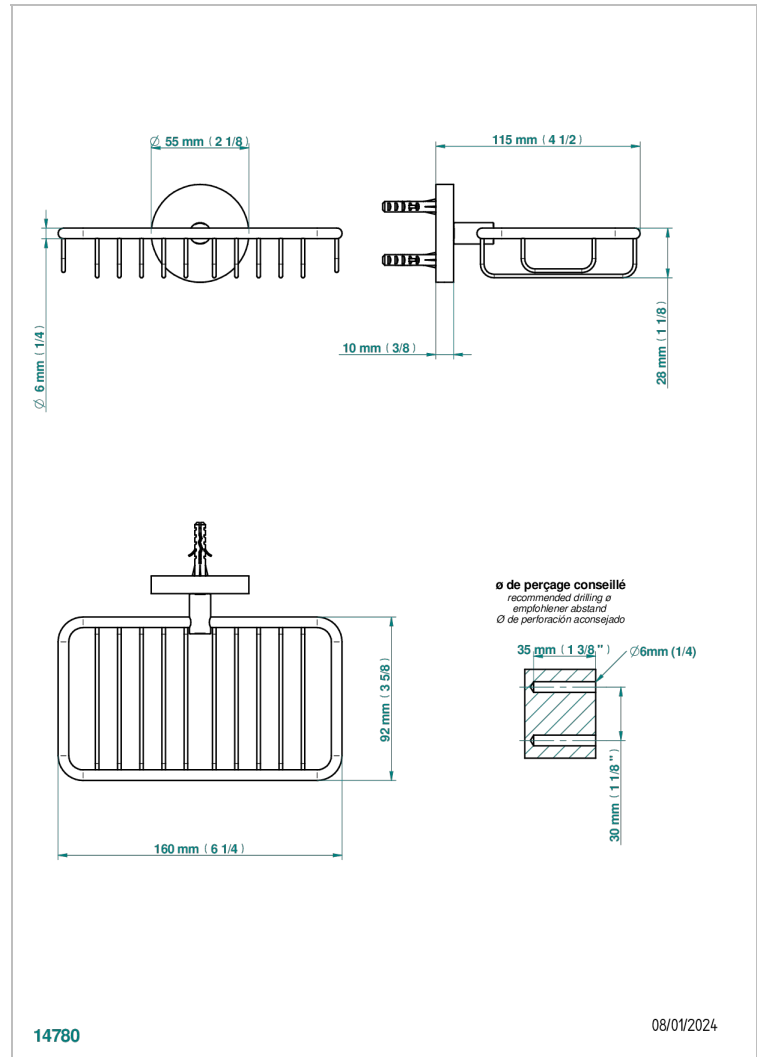

COLLECTION "O"

G4P-620

Net soap dish with flange, 160 x 95 mm

THG[®]
PARIS

CHARACTERISTIC

- Collection "O"
- Net soap dish with flange, 160 x 95 mm

AVAILABLE FINITIONS

Antique nickel - H28
Black ceram - D30
Blush PVD - H62
Brass color PVD - H49
Brown bronze color PVD - F33
Gold color PVD - H52