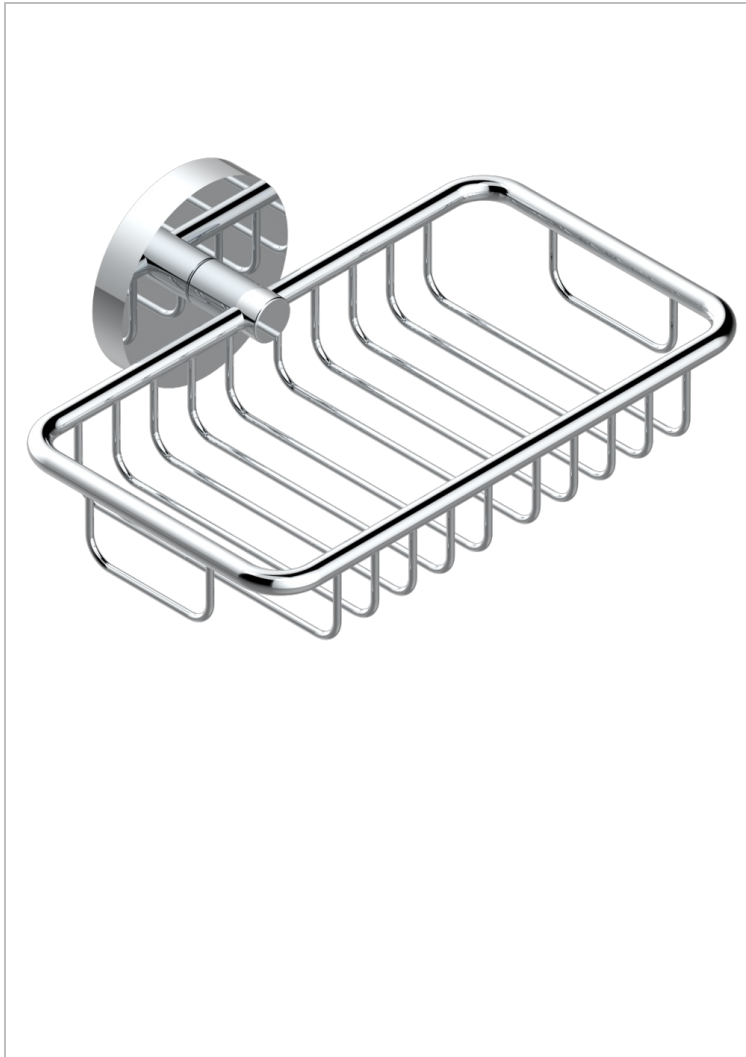

COLLECTION "O"

G4P-620

Net soap dish with flange, 160 x 95 mm

THG[®]
PARIS

CHARACTERISTIC

- Collection "O"
- Net soap dish with flange, 160 x 95 mm

AVAILABLE FINITIONS

Antique nickel - H28
Black ceram - D30
Blush PVD - H62
Brass color PVD - H49
Brown bronze color PVD - F33
Gold color PVD - H52

Graphite PVD - H64
Lacquered light bronze - D01
Matt Umber PVD - H67
Matt blush PVD - H60
Matt brass color PVD - H50
Matt brown bronze color PVD - F34

Matt chrome - C02
Matt gold - F07
Matt gold color PVD - H53
Matt graphite PVD - H65
Matt nickel (color finish) - C01
Matt nickel color PVD - H56

Nickel color PVD - H55
Polished chrome (color finish) - A02
Polished chrome / Polished gold (color finish) - G02
Polished gold (color finish) - F01
Polished nickel - B01
Soft gold - F30

Soft matt gold - F31
Umber PVD - H66
Varnished matt antique red copper (color finish) - H07