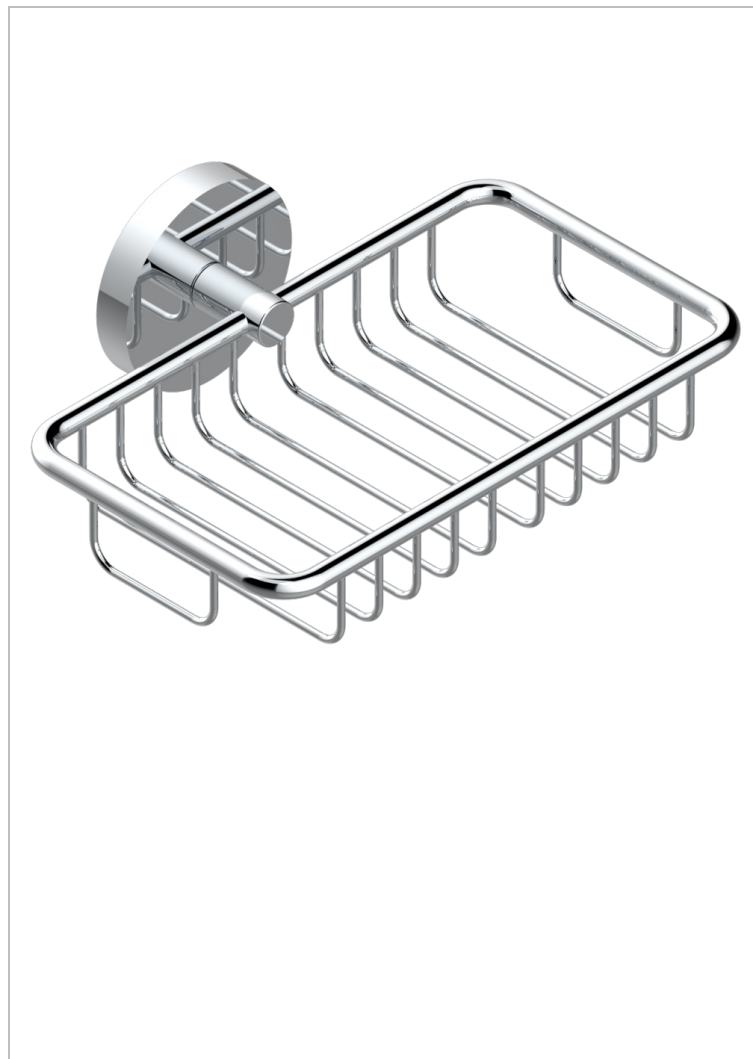

# BAMBOU CLEAR CRYSTAL

A35-620

Net soap dish with flange, 160 x 95 mm

THG<sup>®</sup>  
PARIS

## CHARACTERISTIC

- Bambou Clear crystal
- Net soap dish with flange, 160 x 95 mm

## AVAILABLE FINITIONS

Antique nickel - H28  
Black ceram - D30  
Blush PVD - H62  
Brass color PVD - H49  
Brown bronze color PVD - F33  
Gold color PVD - H52

Graphite PVD - H64  
Lacquered light bronze - D01  
Matt Umber PVD - H67  
Matt blush PVD - H60  
Matt brass color PVD - H50  
Matt brown bronze color PVD - F34