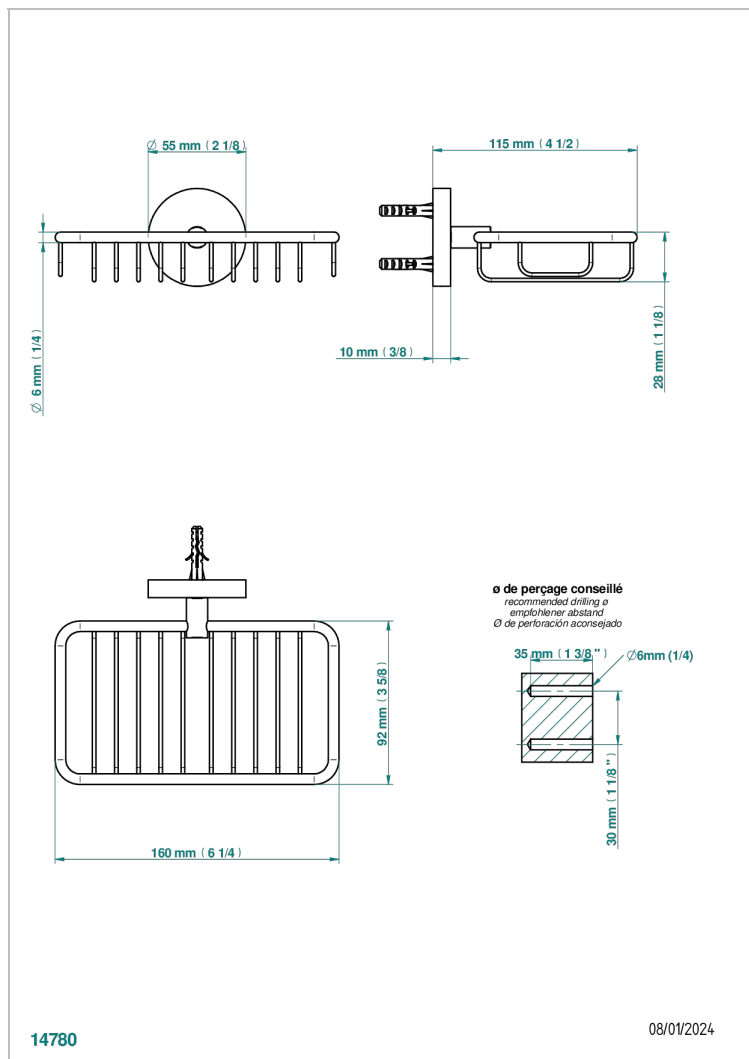

# BAMBOU CLEAR CRYSTAL

A35-620

Net soap dish with flange, 160 x 95 mm

THG<sup>®</sup>  
PARIS

## CHARACTERISTIC

- Bambou Clear crystal
- Net soap dish with flange, 160 x 95 mm