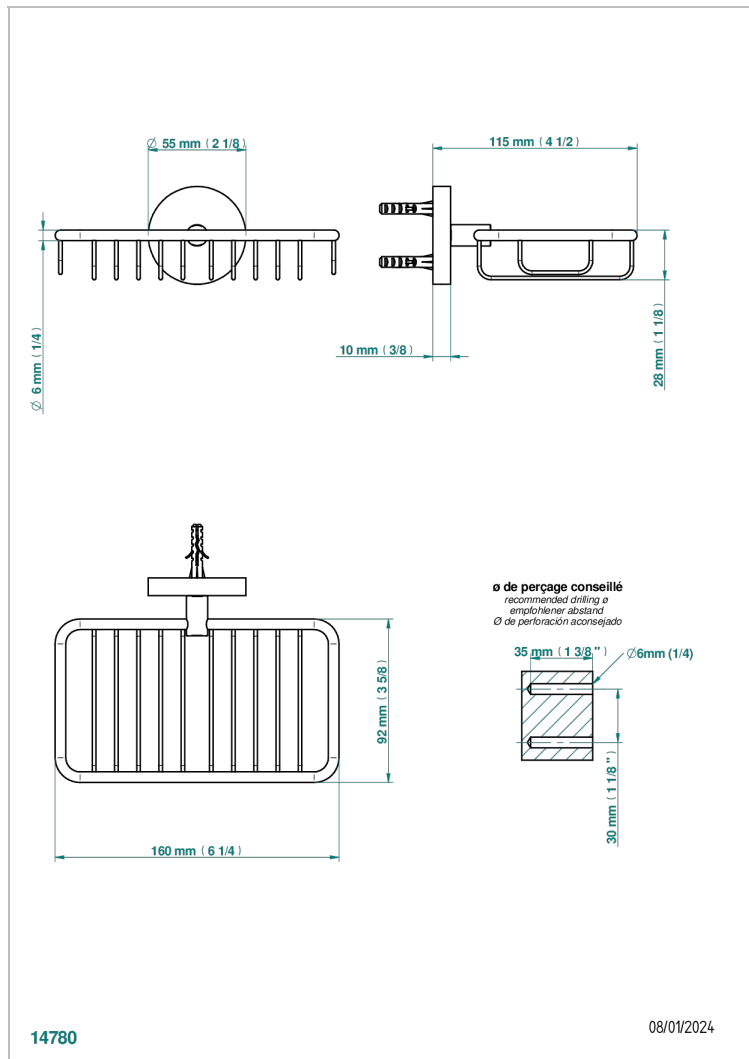

# BAMBOU AMBER CRYSTAL

A34-620

Soap basket, wall mounted 6"1/4 x 3"5/8

## CHARACTERISTIC

- BamboU Amber crystal
- Soap basket, wall mounted 6"1/4 x 3"5/8