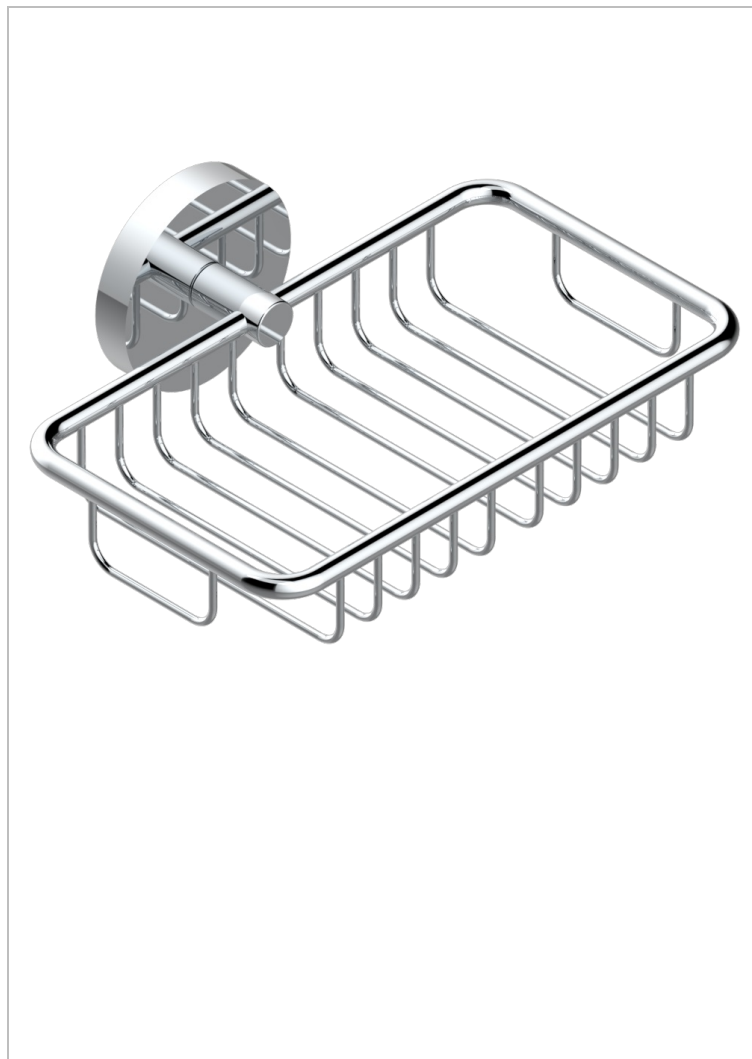

# BAMBOU AMBER CRYSTAL

A34-620

Soap basket, wall mounted 6"1/4 x 3"5/8

## CHARACTERISTIC

- BamboU Amber crystal
- Soap basket, wall mounted 6"1/4 x 3"5/8