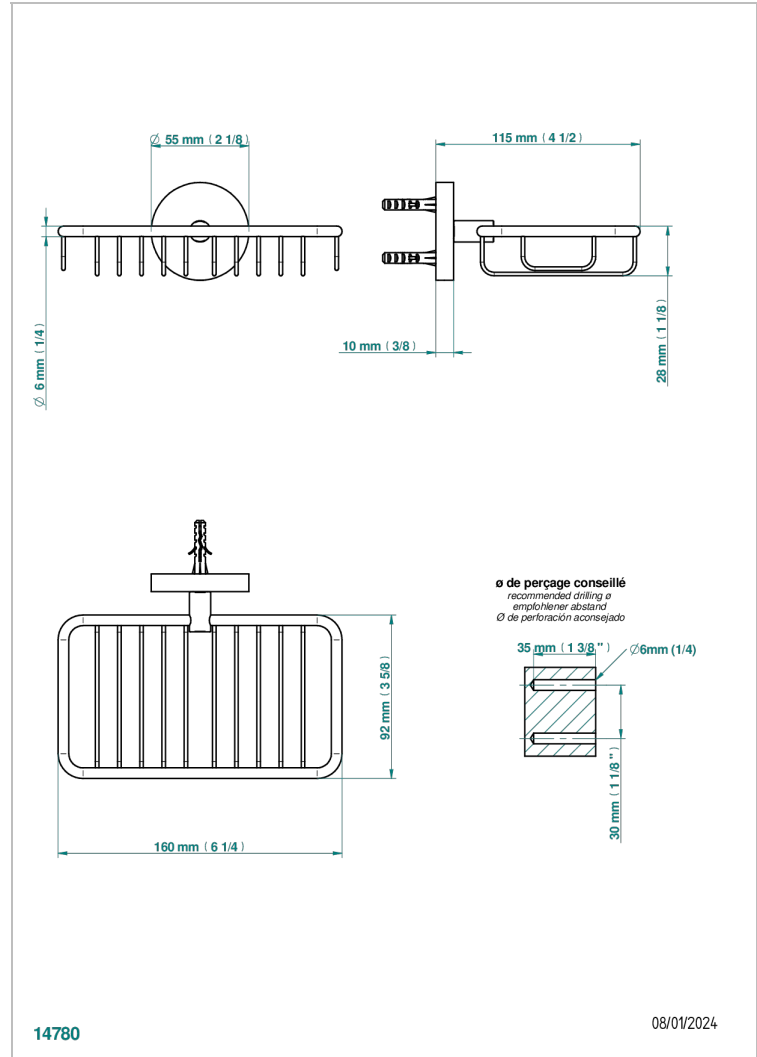

BAMBOU AMBER CRYSTAL

A34-620

Net soap dish with flange, 160 x 95 mm

THG[®]
PARIS

CHARACTERISTIC

- Bambou Amber crystal
- Net soap dish with flange, 160 x 95 mm

AVAILABLE FINITIONS

Antique nickel - H28
Black ceram - D30
Blush PVD - H62
Brass color PVD - H49
Brown bronze color PVD - F33
Gold color PVD - H52