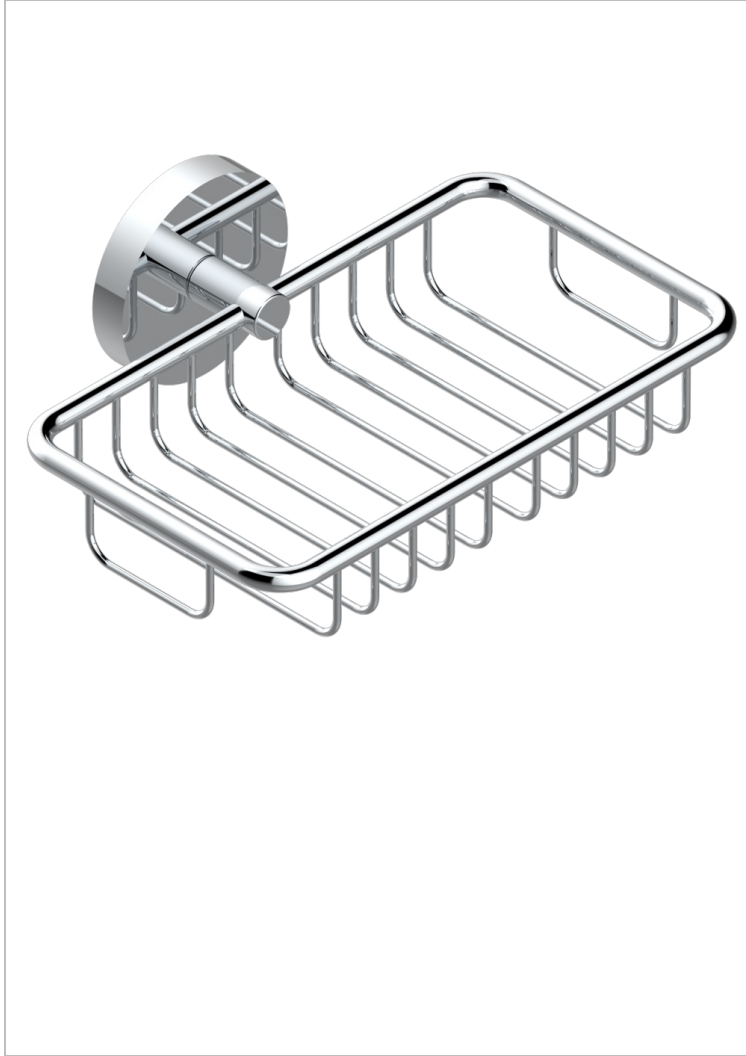

BAMBOU AMBER CRYSTAL

A34-620

Net soap dish with flange, 160 x 95 mm

THG[®]
PARIS

CHARACTERISTIC

- Bambou Amber crystal
- Net soap dish with flange, 160 x 95 mm

AVAILABLE FINITIONS

Antique nickel - H28
Black ceram - D30
Blush PVD - H62
Brass color PVD - H49
Brown bronze color PVD - F33
Gold color PVD - H52

Graphite PVD - H64
Lacquered light bronze - D01
Matt Umber PVD - H67
Matt blush PVD - H60
Matt brass color PVD - H50
Matt brown bronze color PVD - F34

Matt chrome - C02
Matt gold - F07
Matt gold color PVD - H53
Matt graphite PVD - H65
Matt nickel (color finish) - C01
Matt nickel color PVD - H56

Nickel color PVD - H55
Polished chrome (color finish) - A02
Polished chrome / Polished gold (color finish) - G02
Polished gold (color finish) - F01
Polished nickel - B01
Soft gold - F30

Soft matt gold - F31
Umber PVD - H66
Varnished matt antique red copper (color finish) - H07