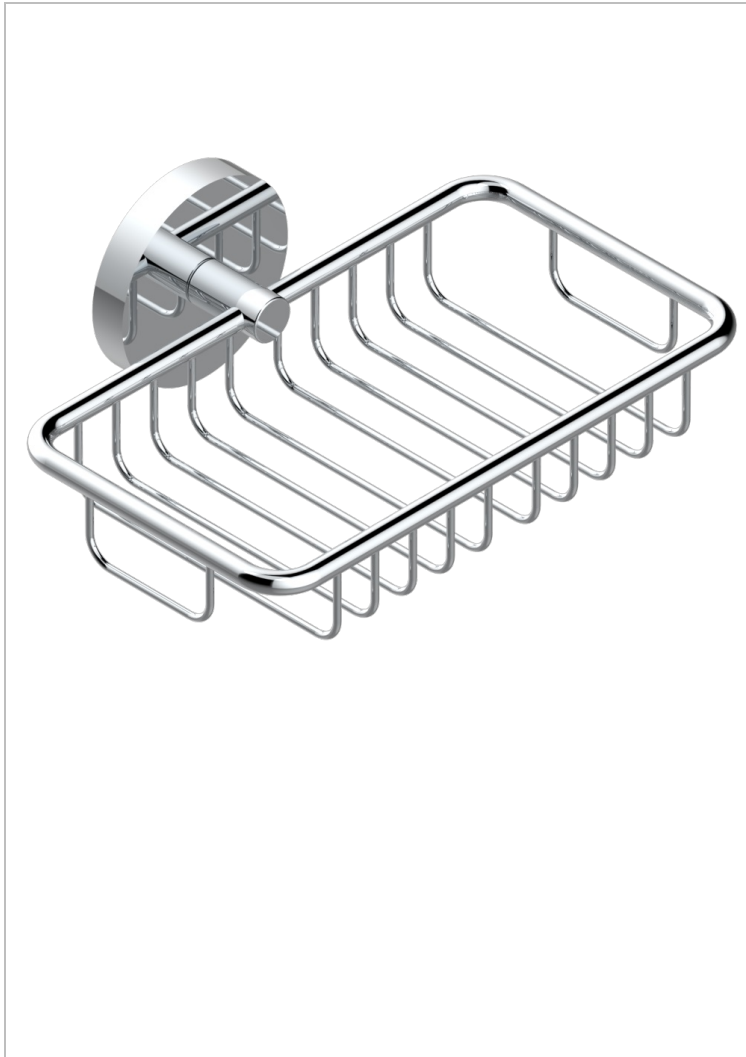

# BAMBOU BLACK CRYSTAL

A33-620

Soap basket, wall mounted 6"1/4 x 3"5/8

THG<sup>®</sup>  
PARIS

## CHARACTERISTIC

- BamboU Black crystal
- Soap basket, wall mounted 6"1/4 x 3"5/8