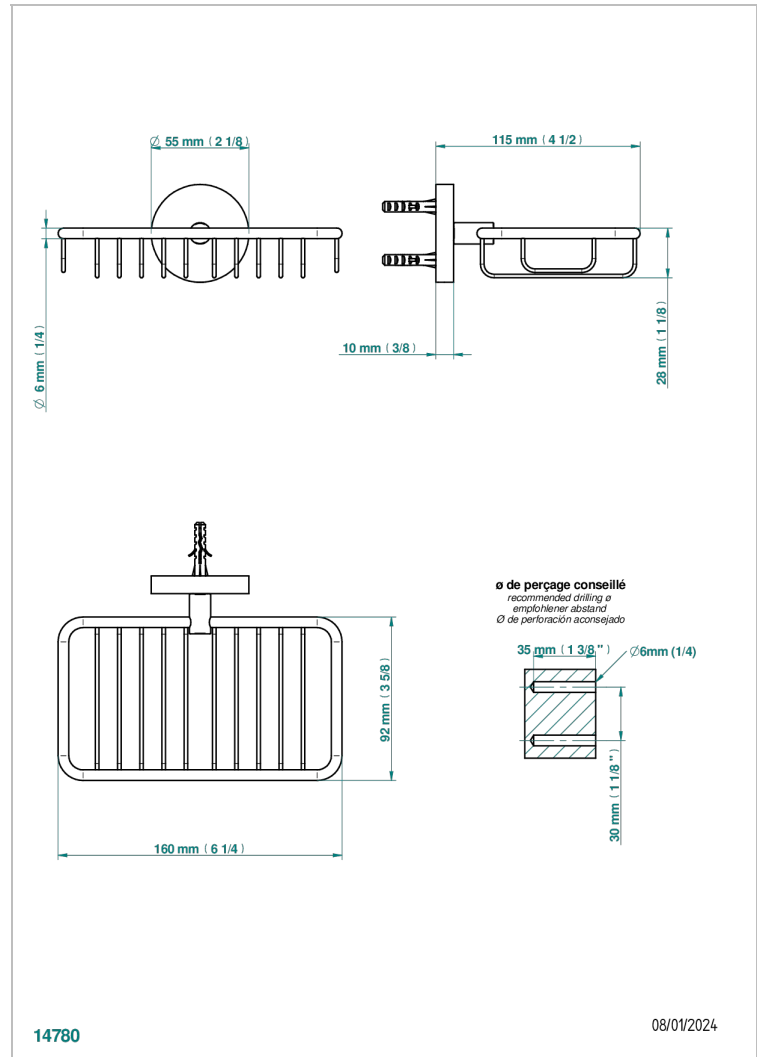

# BAMBOU BLACK CRYSTAL

A33-620

Soap basket, wall mounted 6"1/4 x 3"5/8

THG<sup>®</sup>  
PARIS

## CHARACTERISTIC

- BamboU Black crystal
- Soap basket, wall mounted 6"1/4 x 3"5/8