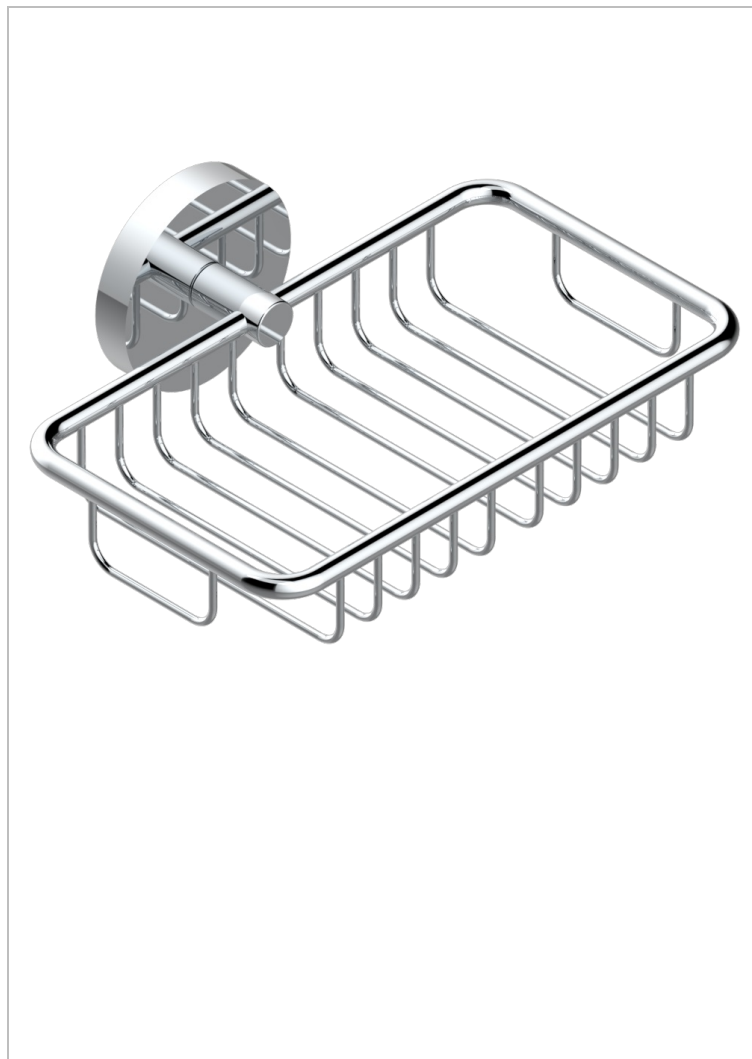

BAMBOU BLACK CRYSTAL

A33-620

Net soap dish with flange, 160 x 95 mm

THG[®]
PARIS

CHARACTERISTIC

- Bambou Black crystal
- Net soap dish with flange, 160 x 95 mm

AVAILABLE FINITIONS

Antique nickel - H28
Black ceram - D30
Blush PVD - H62
Brass color PVD - H49
Brown bronze color PVD - F33
Gold color PVD - H52

Graphite PVD - H64
Lacquered light bronze - D01
Matt Umber PVD - H67
Matt blush PVD - H60
Matt brass color PVD - H50
Matt brown bronze color PVD - F34

Matt chrome - C02
Matt gold - F07
Matt gold color PVD - H53
Matt graphite PVD - H65
Matt nickel (color finish) - C01
Matt nickel color PVD - H56

Nickel color PVD - H55
Polished chrome (color finish) - A02
Polished chrome / Polished gold (color finish) - G02
Polished gold (color finish) - F01
Polished nickel - B01
Soft gold - F30

Soft matt gold - F31
Umber PVD - H66
Varnished matt antique red copper (color finish) - H07