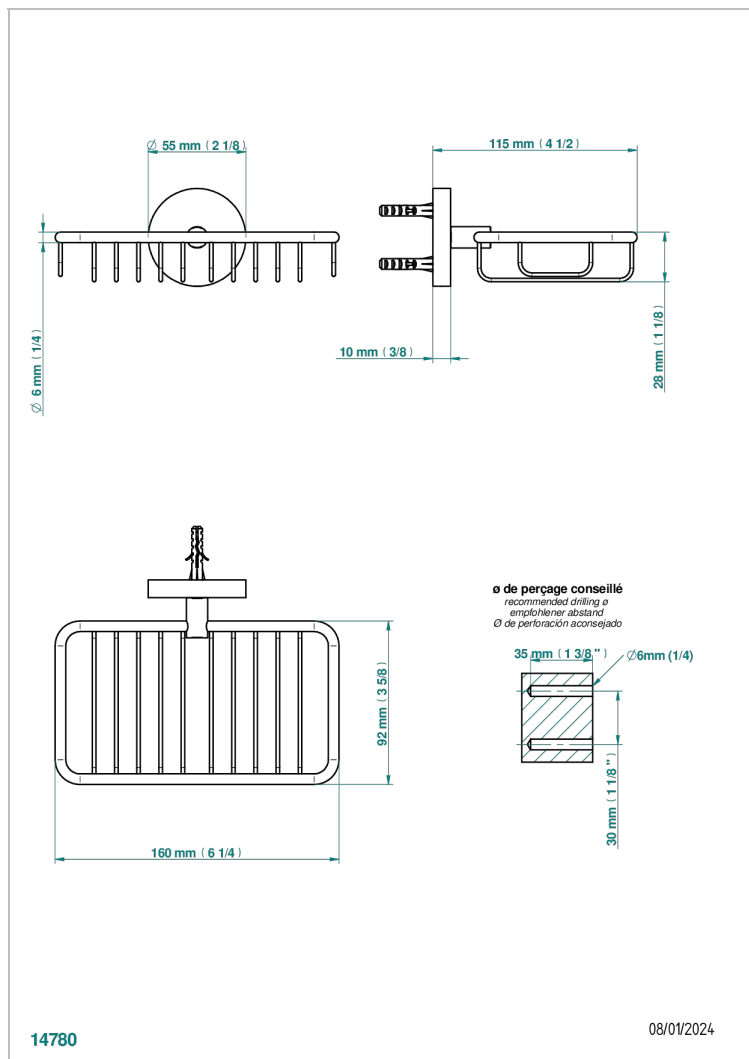

BAMBOU BLACK CRYSTAL

A33-620

Net soap dish with flange, 160 x 95 mm

THG[®]
PARIS

CHARACTERISTIC

- Bambou Black crystal
- Net soap dish with flange, 160 x 95 mm

AVAILABLE FINITIONS

Antique nickel - H28
Black ceram - D30
Blush PVD - H62
Brass color PVD - H49
Brown bronze color PVD - F33
Gold color PVD - H52