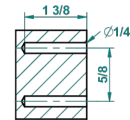

SPIRIT

G69-538AC

Toilet paper holder, single mount with cover

14776

12/10/2016

CHARACTERISTIC

- Spirit
- Toilet paper holder, single mount with cover

AVAILABLE FINITIONS

Black ceram - D30
Blush PVD - H62
Brass color PVD - H49
Brown bronze color PVD - F33
Chrome polished - A02
Chrome polished / gold polished - G02

Copper antique matt, coated - H07
Gold color PVD - H52
Gold mat - F07
Gold polished - F01
Graphite PVD - H64
Light coated bronze - D01

Matt Umber PVD - H67
Matt blush PVD - H60
Matt brass color PVD - H50
Matt brown bronze color PVD - F34
Matt chrome (American satin) - C02
Matt gold color PVD - H53

Matt graphite PVD - H65
Matt nickel (American satin) - C01
Matt nickel color PVD - H56
Natural smoked Brass - A13
Nickel antique / Sovereign - H28
Nickel color PVD - H55

Nickel polished - B01
Soft gold - F30
Soft matt gold - F31
Umber PVD - H66