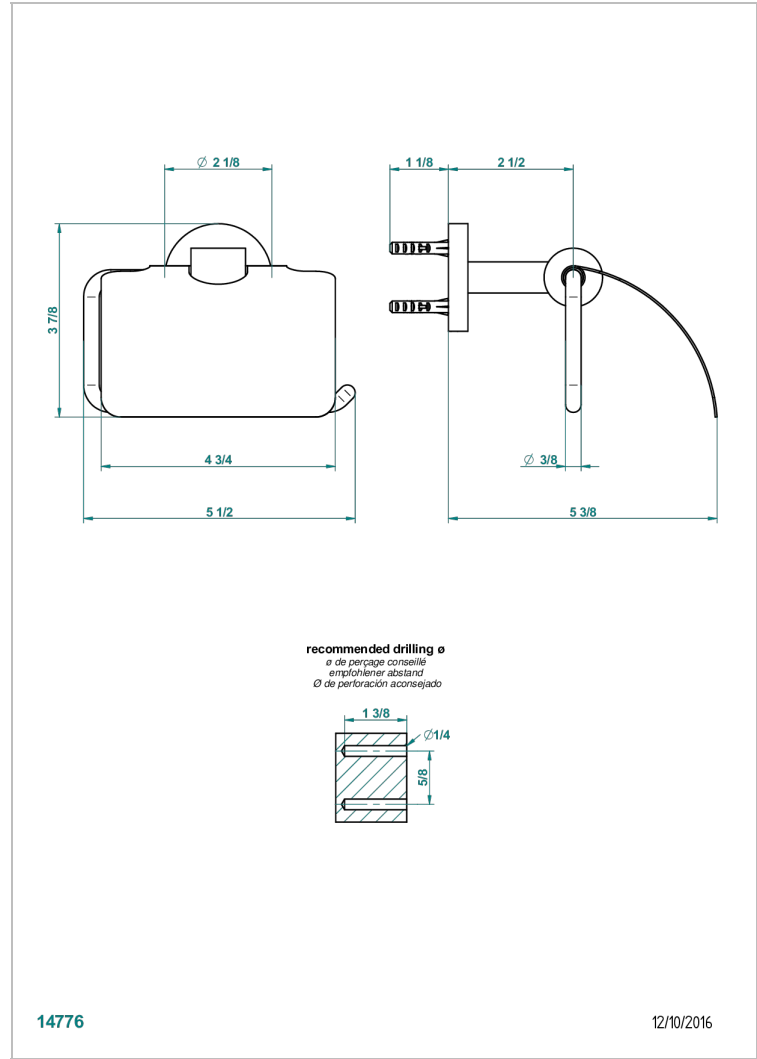

SPIRIT

G69-538AC

Toilet paper holder, single mount with cover

14776

12/10/2016

CHARACTERISTIC

- Spirit
- Toilet paper holder, single mount with cover

AVAILABLE FINITIONS

Black ceram - D30
Blush PVD - H62
Brass color PVD - H49
Brown bronze color PVD - F33
Chrome polished - A02
Chrome polished / gold polished - G02

Copper antique matt, coated - H07
Gold color PVD - H52
Gold mat - F07
Gold polished - F01
Graphite PVD - H64
Light coated bronze - D01

Matt Umber PVD - H67
Matt blush PVD - H60
Matt brass color PVD - H50
Matt brown bronze color PVD - F34
Matt chrome (American satin) - C02
Matt gold color PVD - H53

Matt graphite PVD - H65
Matt nickel (American satin) - C01
Matt nickel color PVD - H56
Natural smoked Brass - A13
Nickel antique / Sovereign - H28
Nickel color PVD - H55

Nickel polished - B01
Soft gold - F30
Soft matt gold - F31
Umber PVD - H66