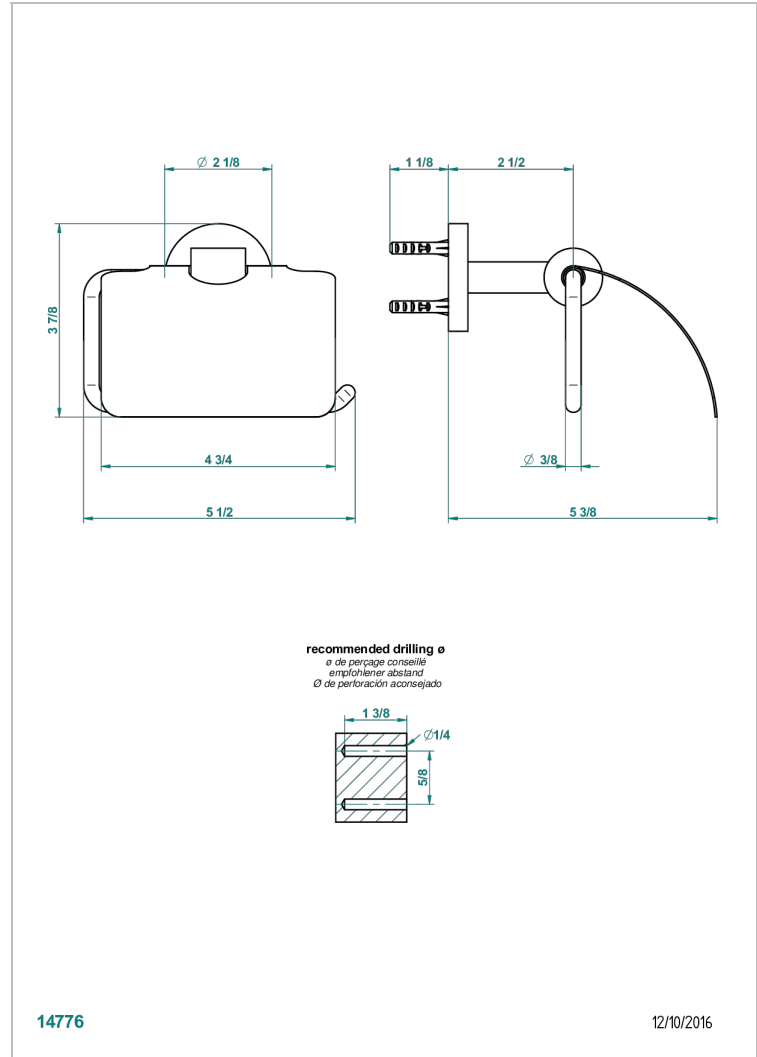

# SPIRIT

G69-538AC

Wall mounted WC paper holder with cover

14776

12/10/2016

## CHARACTERISTIC

- Spirit
- Wall mounted WC paper holder with cover