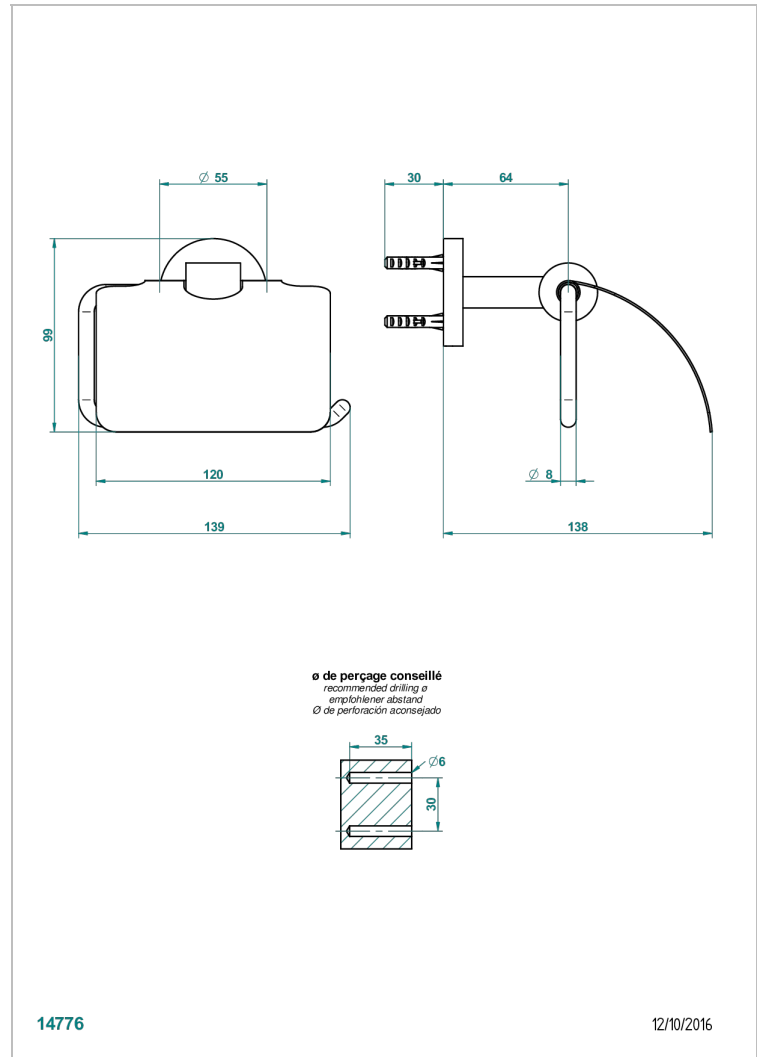

SPIRIT WITH LEVER HANDLES

G58-538AC

THG[®]
PARIS

Toilet paper holder, single mount with cover

14776

12/10/2016

CHARACTERISTIC

- Spirit with lever handles
- Toilet paper holder, single mount with cover