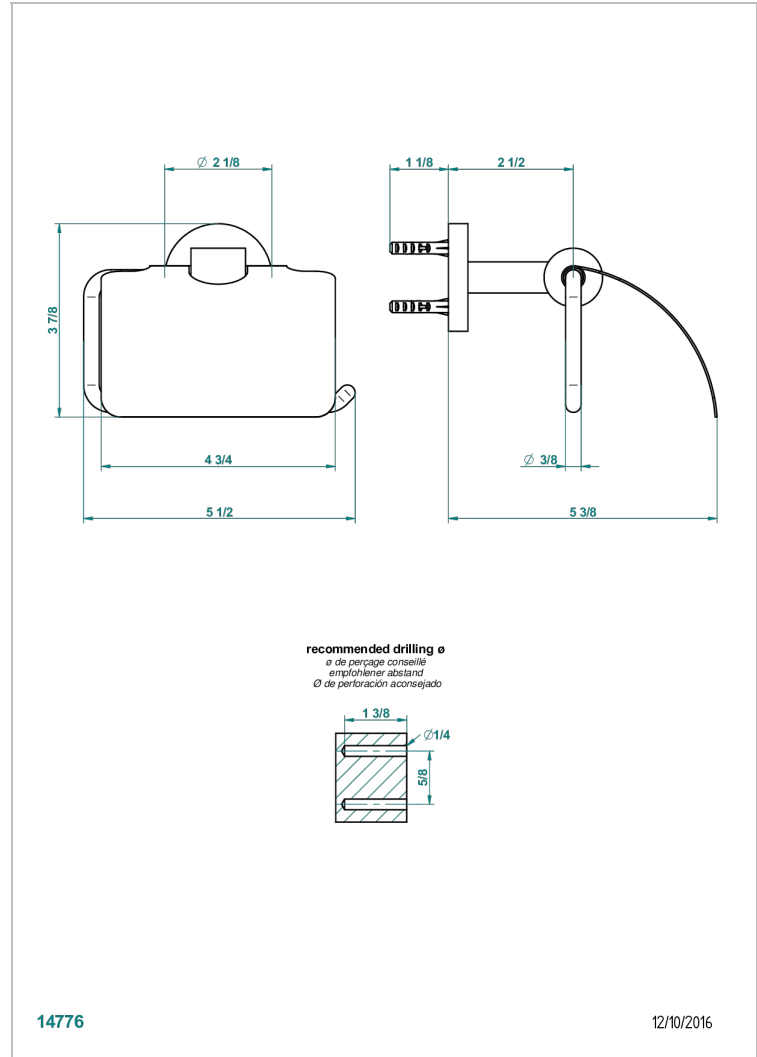

# SPIRIT WITH LEVER HANDLES

G58-538AC

Toilet paper holder, single mount with cover

14776

12/10/2016

## CHARACTERISTIC

- Spirit with lever handles
- Toilet paper holder, single mount with cover