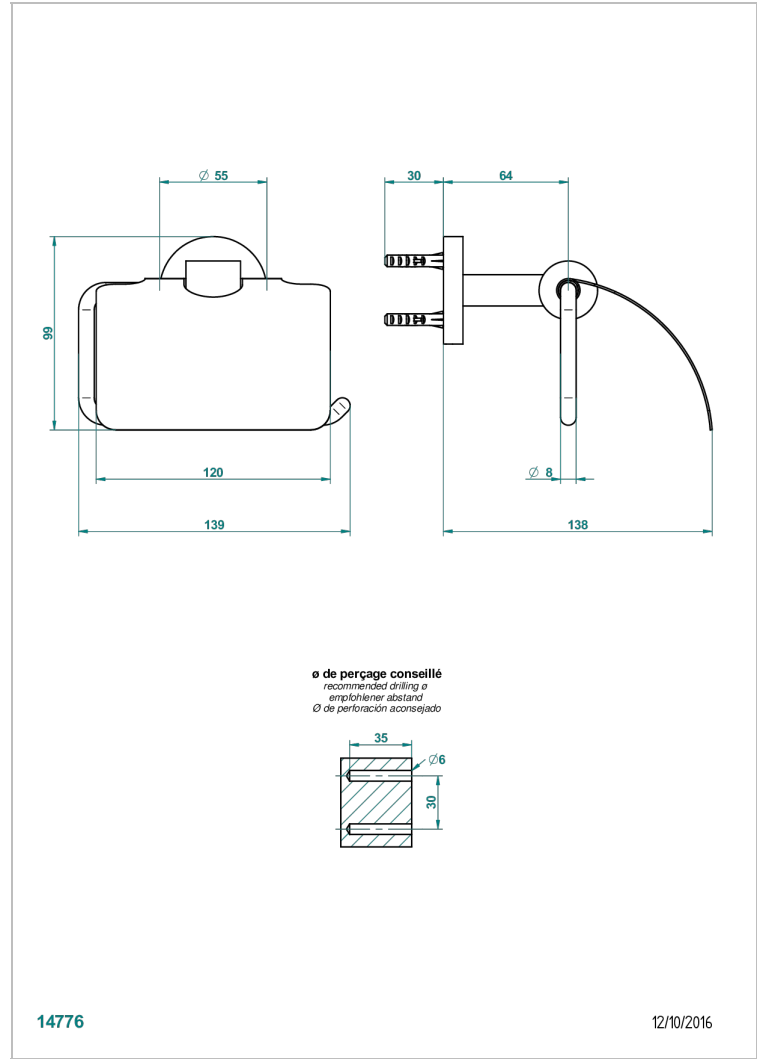

SPIRIT WITH LEVER

G58-538AC

Wall mounted WC paper holder with cover

THG
PARIS

14776

12/10/2016

CHARACTERISTIC

- Spirit with lever
- Wall mounted WC paper holder with cover