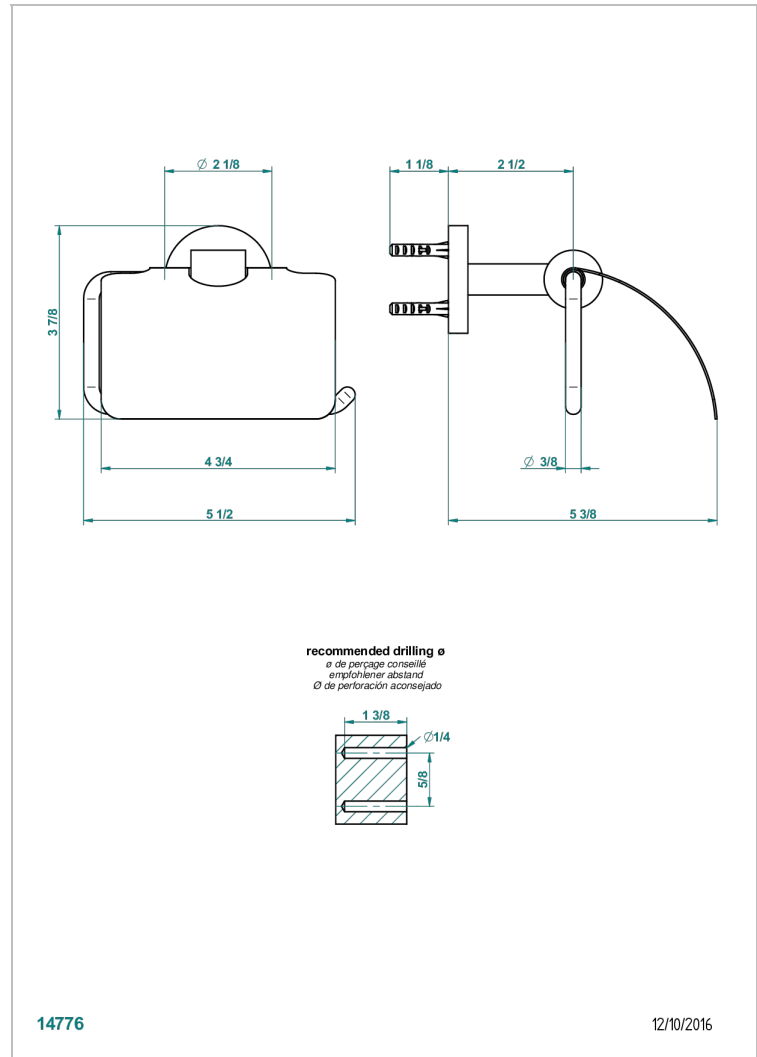

SPIRIT WITH LEVER

G58-538AC

Wall mounted WC paper holder with cover

THG[®]
PARIS

14776

12/10/2016

CHARACTERISTIC

- Spirit with lever
- Wall mounted WC paper holder with cover