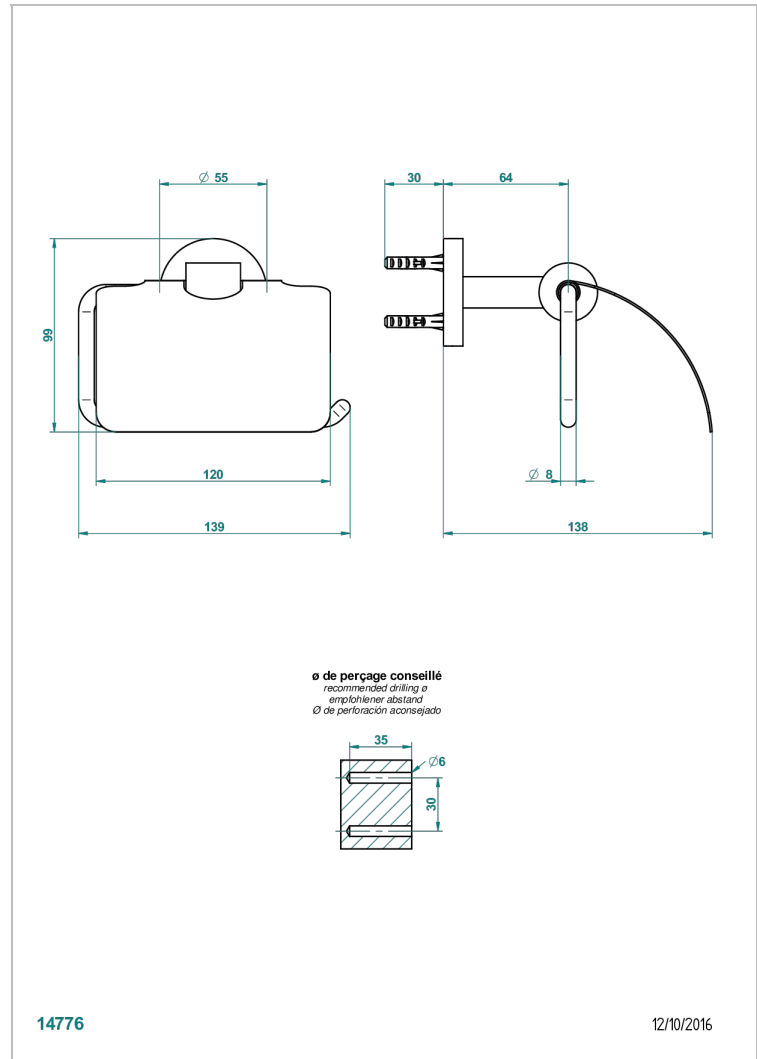

# SPIRIT WITH LEVER

G58-538AC

Wall mounted WC paper holder with cover

THG  
PARIS

## CHARACTERISTIC

- Spirit with lever
- Wall mounted WC paper holder with cover