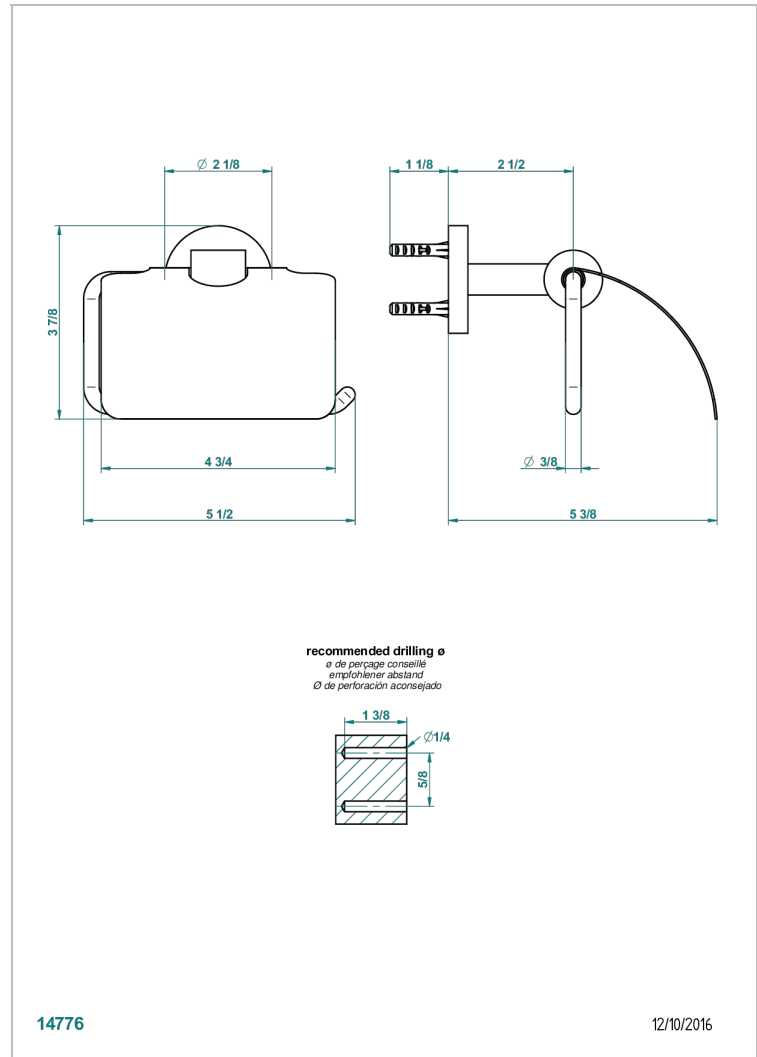

# SPIRIT WITH LEVER

G58-538AC

Wall mounted WC paper holder with cover

THG  
PARIS

## CHARACTERISTIC

- Spirit with lever
- Wall mounted WC paper holder with cover