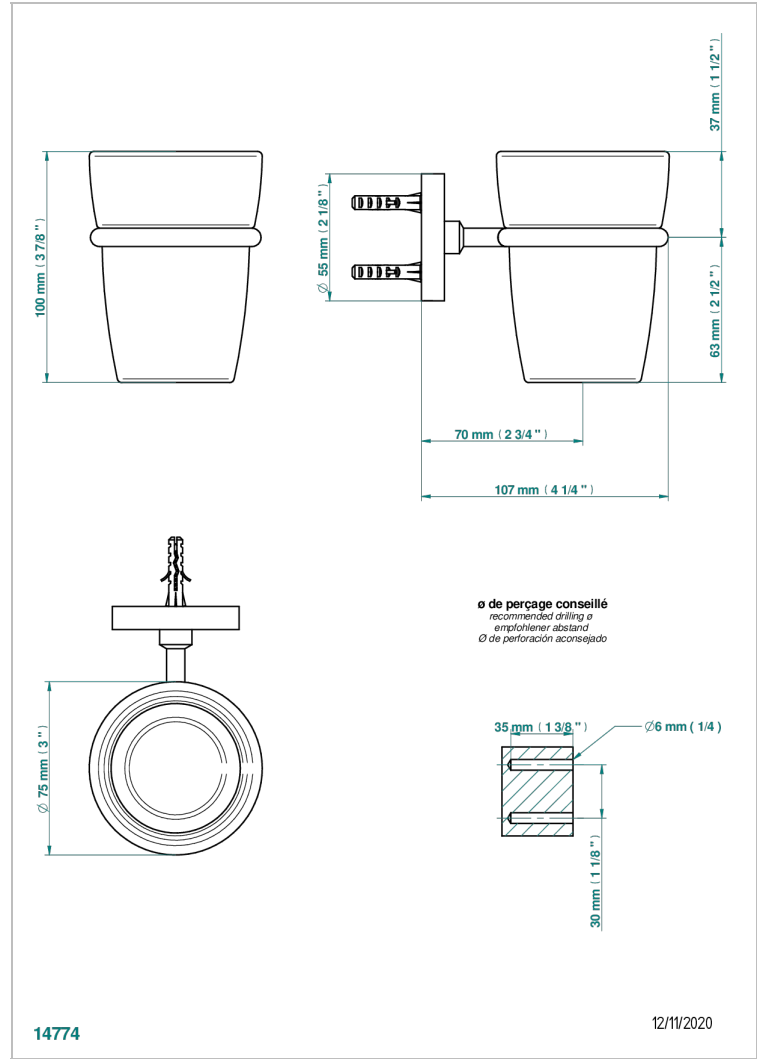

# ZOOM.12

U4L-536

Tumbler holder, wall mounted

## CHARACTERISTIC

- Zoom.12
- Tumbler holder, wall mounted