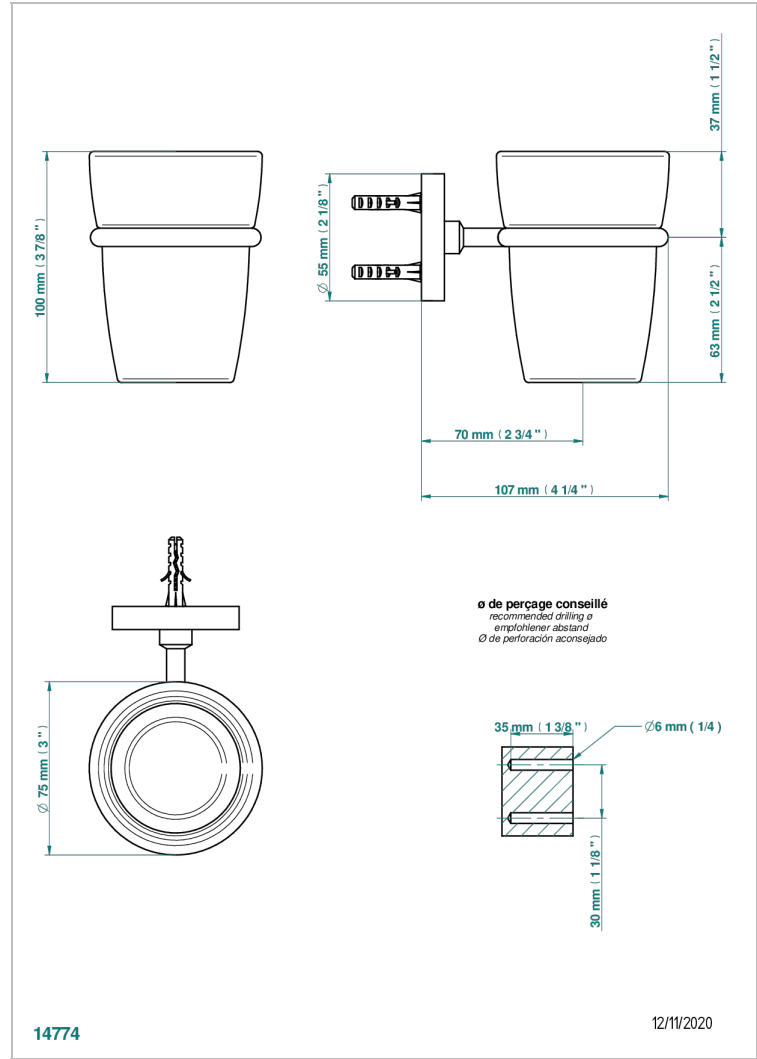

ZOOM.7

U4K-536

Tumbler holder, wall mounted

THG[®]
PARIS

CHARACTERISTIC

- Zoom.7
- Tumbler holder, wall mounted

AVAILABLE FINITIONS

Black ceram - D30
Blush PVD - H62
Brass color PVD - H49
Brown bronze color PVD - F33
Chrome polished - A02
Gold color PVD - H52