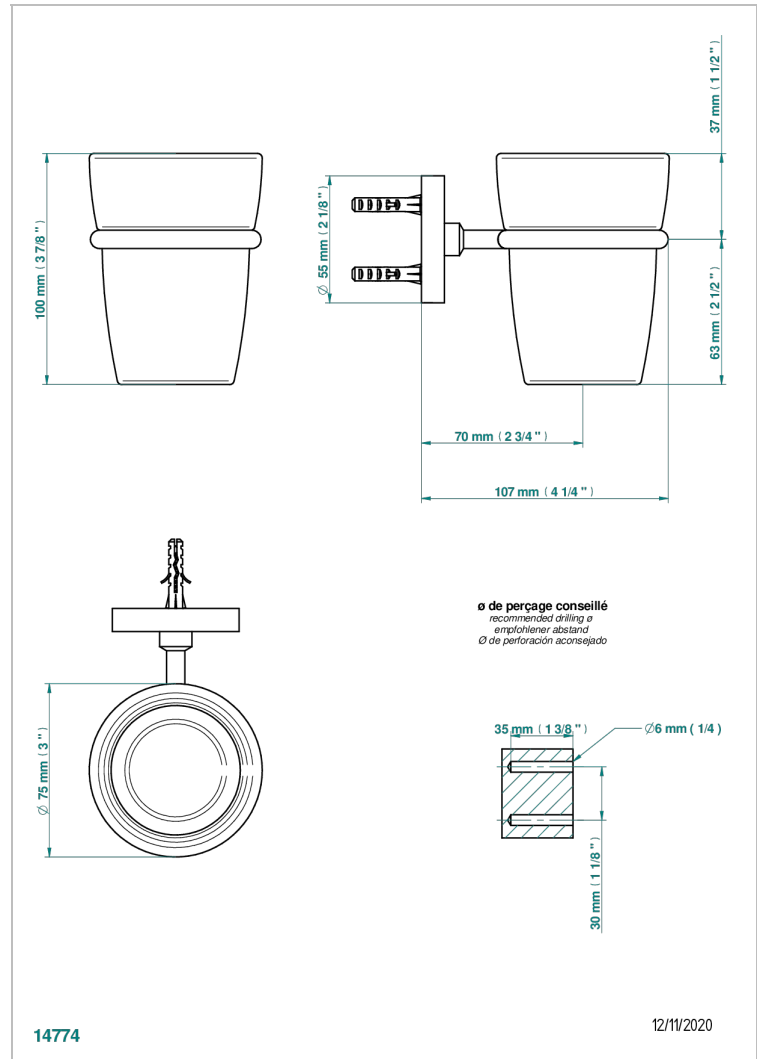

ZOOM.7

U4K-536

Wall mounted glass tumbler and holder

CHARACTERISTIC

- Zoom.7
- Wall mounted glass tumbler and holder

AVAILABLE FINITIONS

Black ceram - D30
Blush PVD - H62
Brass color PVD - H49
Brown bronze color PVD - F33
Gold color PVD - H52
Graphite PVD - H64