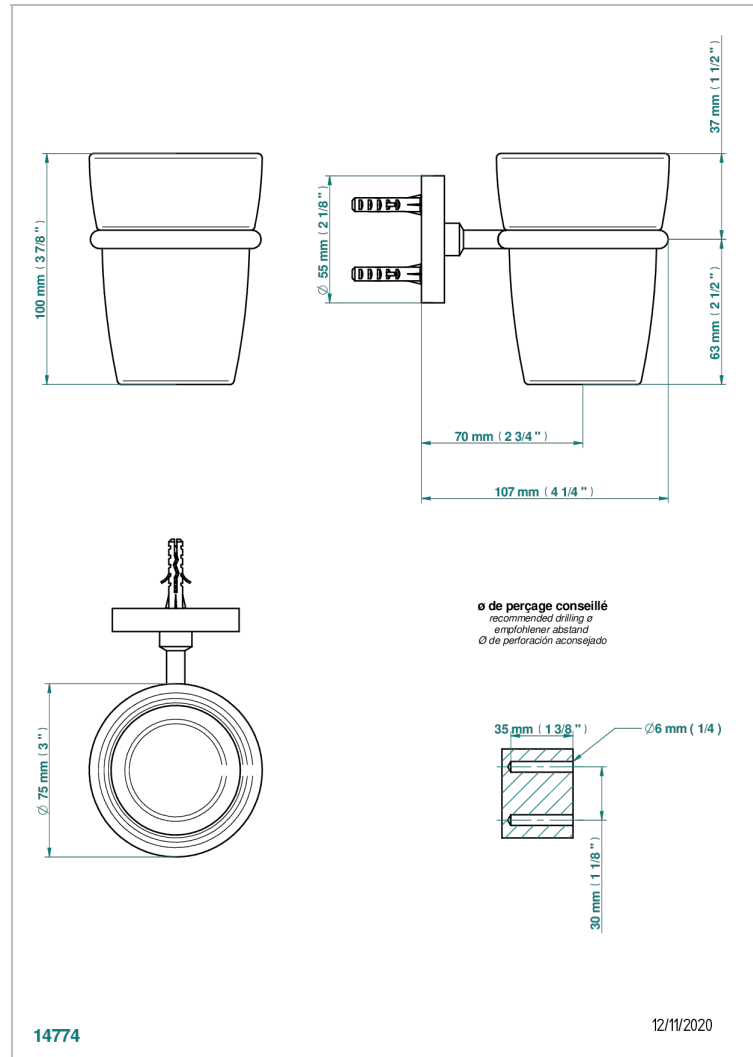

ZOOM.7

U4K-536

Wall mounted glass tumbler and holder

CHARACTERISTIC

- Zoom.7
- Wall mounted glass tumbler and holder

AVAILABLE FINITIONS

Black ceram - D30
Blush PVD - H62
Brass color PVD - H49
Brown bronze color PVD - F33
Gold color PVD - H52
Graphite PVD - H64