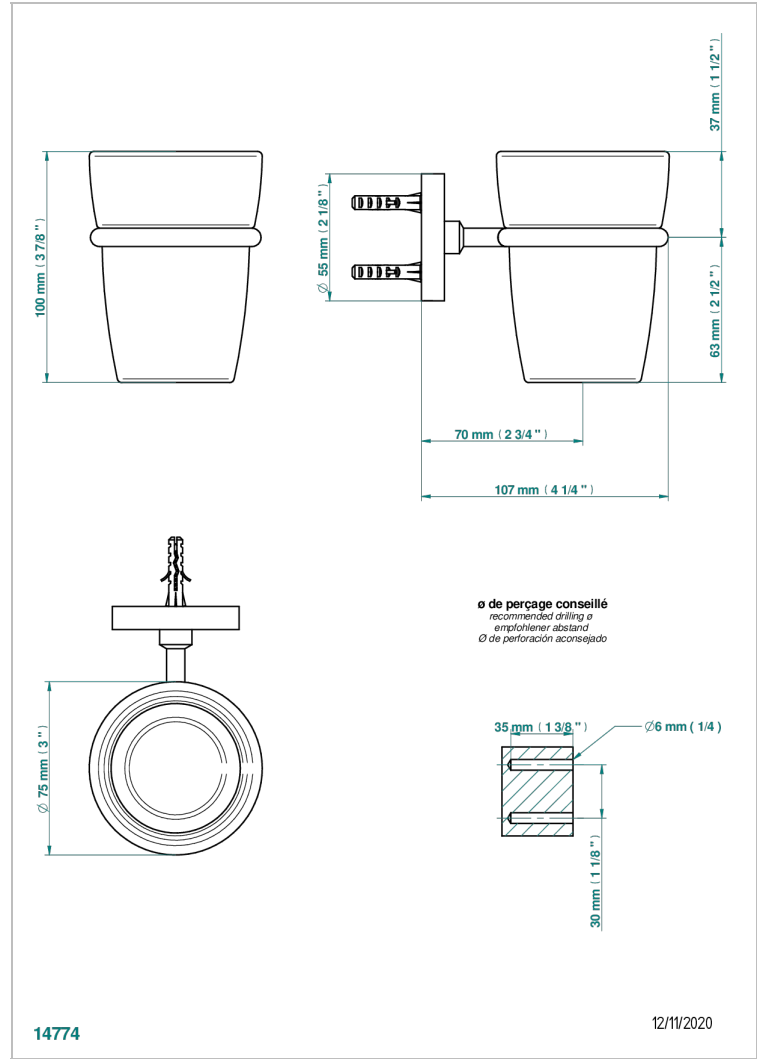

ZOOM.5

U4J-536

Tumbler holder, wall mounted

THG[®]
PARIS

CHARACTERISTIC

- Zoom.5
- Tumbler holder, wall mounted

AVAILABLE FINITIONS

Black ceram - D30
Blush PVD - H62
Brass color PVD - H49
Brown bronze color PVD - F33
Chrome polished - A02
Gold color PVD - H52