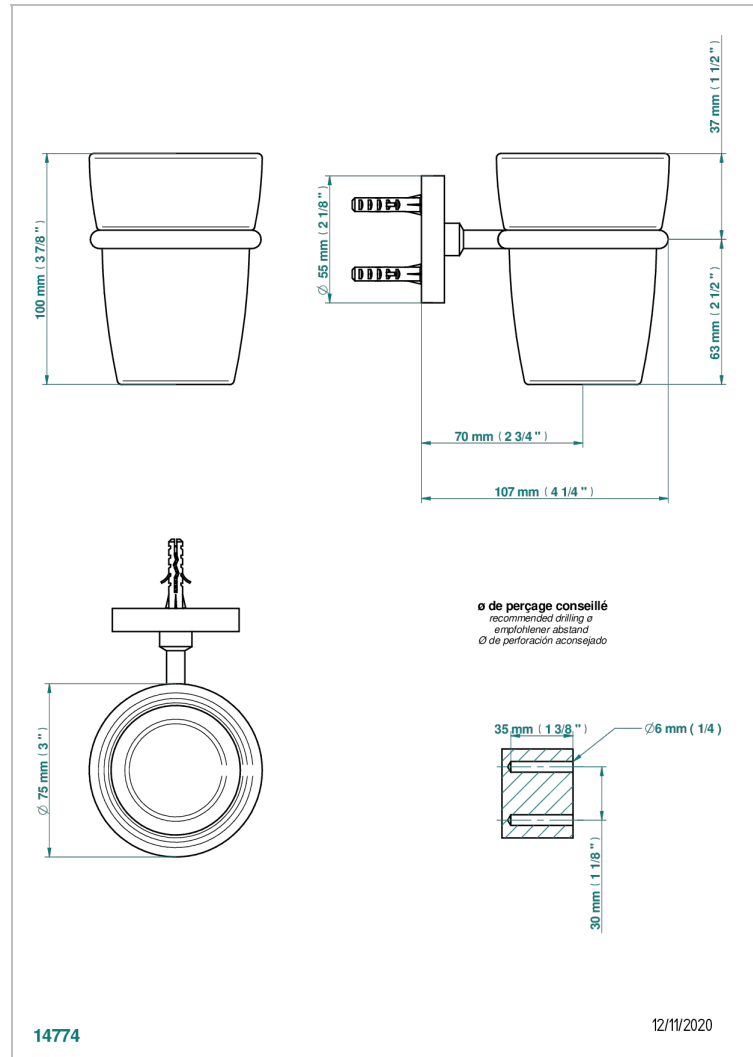

# ZOOM.5

U4J-536

Wall mounted glass tumbler and holder

## CHARACTERISTIC

- Zoom.5
- Wall mounted glass tumbler and holder