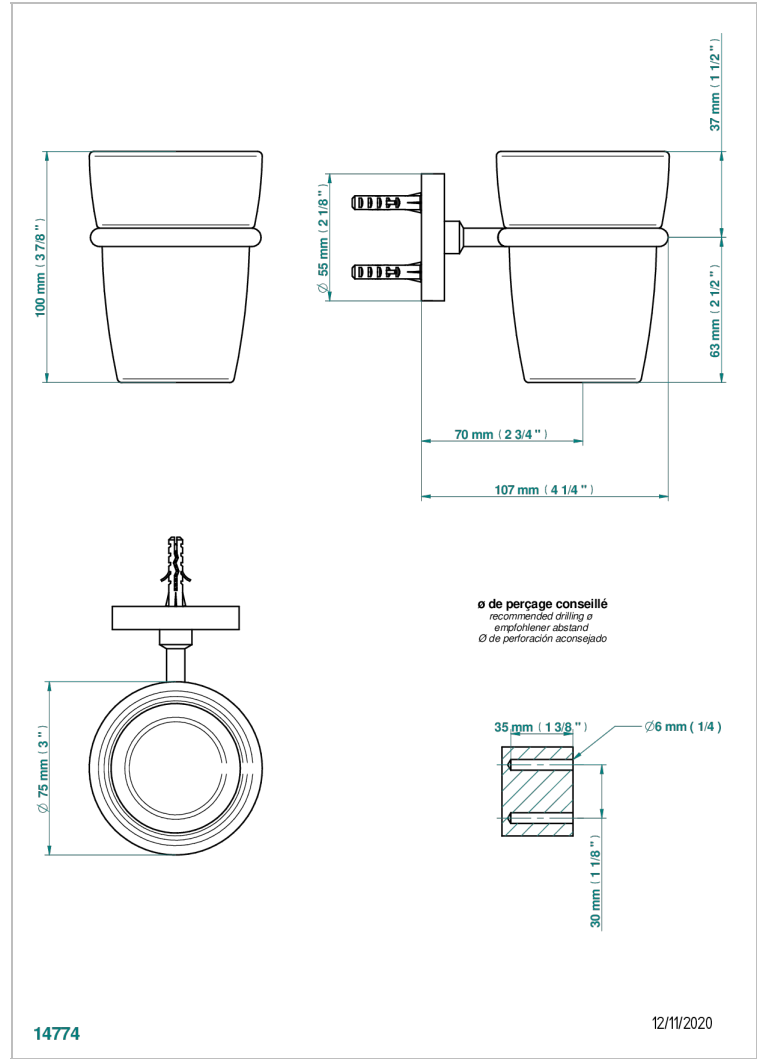

ZOOM.5

U4J-536

Wall mounted glass tumbler and holder

CHARACTERISTIC

- Zoom.5
- Wall mounted glass tumbler and holder

AVAILABLE FINITIONS

Black ceram - D30
Blush PVD - H62
Brass color PVD - H49
Brown bronze color PVD - F33
Gold color PVD - H52
Graphite PVD - H64