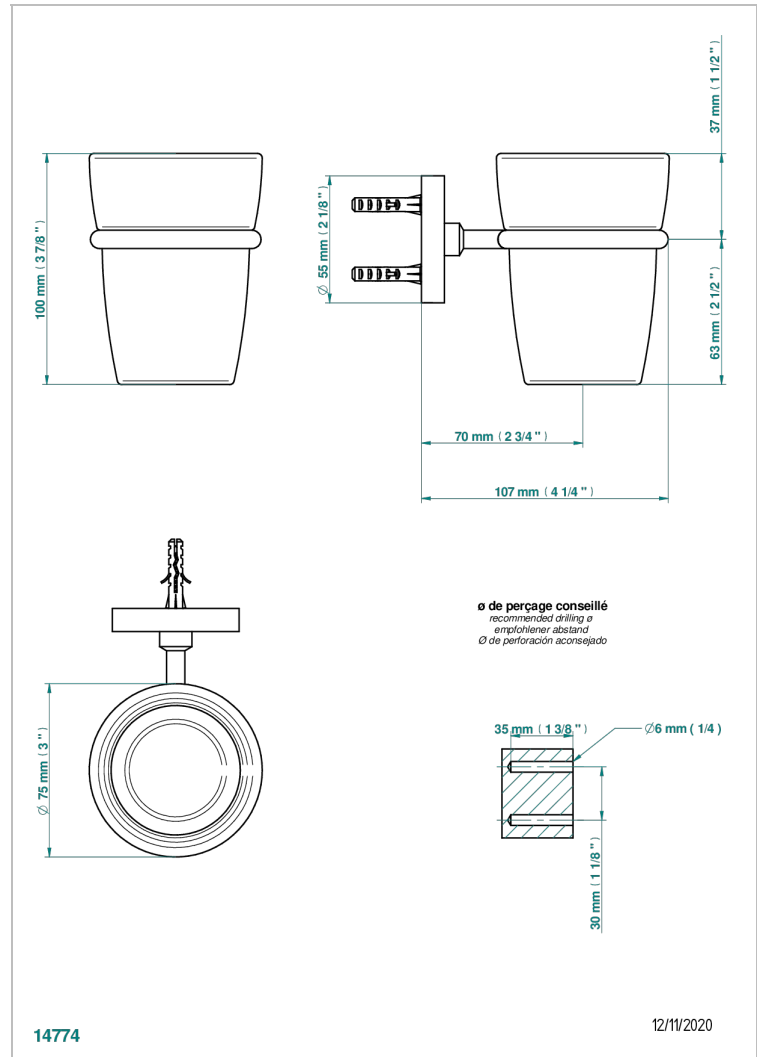

ZOOM.5

U4J-536

Wall mounted glass tumbler and holder

CHARACTERISTIC

- Zoom.5
- Wall mounted glass tumbler and holder

AVAILABLE FINITIONS

Black ceram - D30
Blush PVD - H62
Brass color PVD - H49
Brown bronze color PVD - F33
Gold color PVD - H52
Graphite PVD - H64