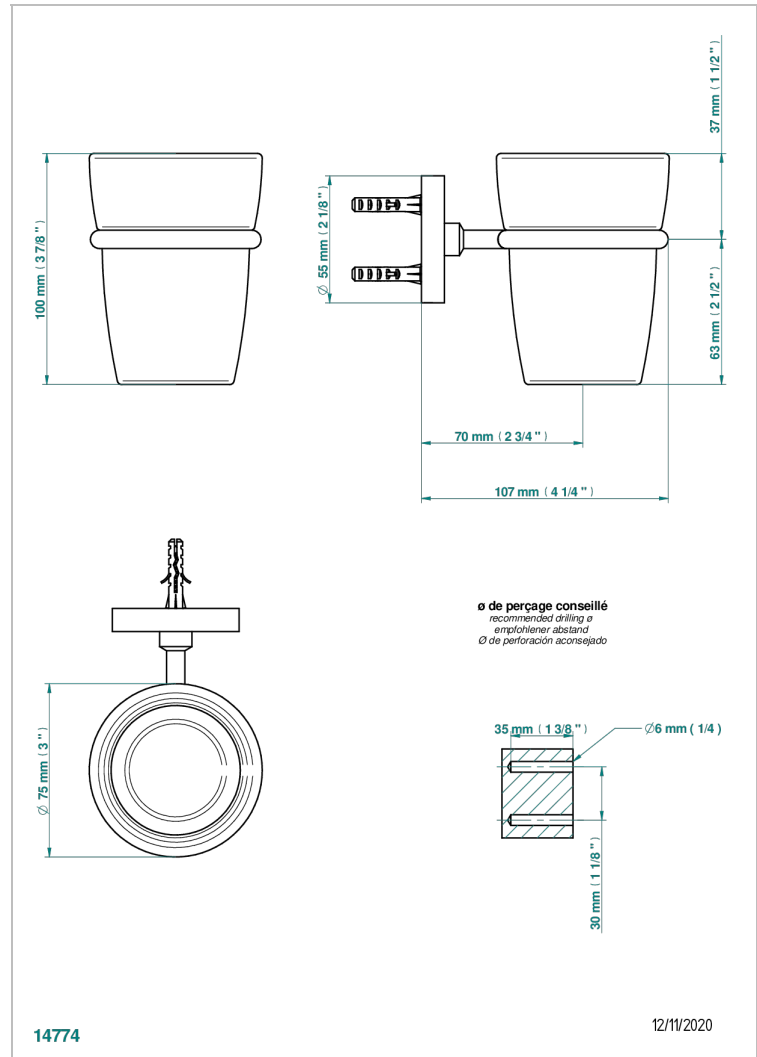

# LE 11

U2A-536

Tumbler holder, wall mounted

## CHARACTERISTIC

- Le 11
- Tumbler holder, wall mounted