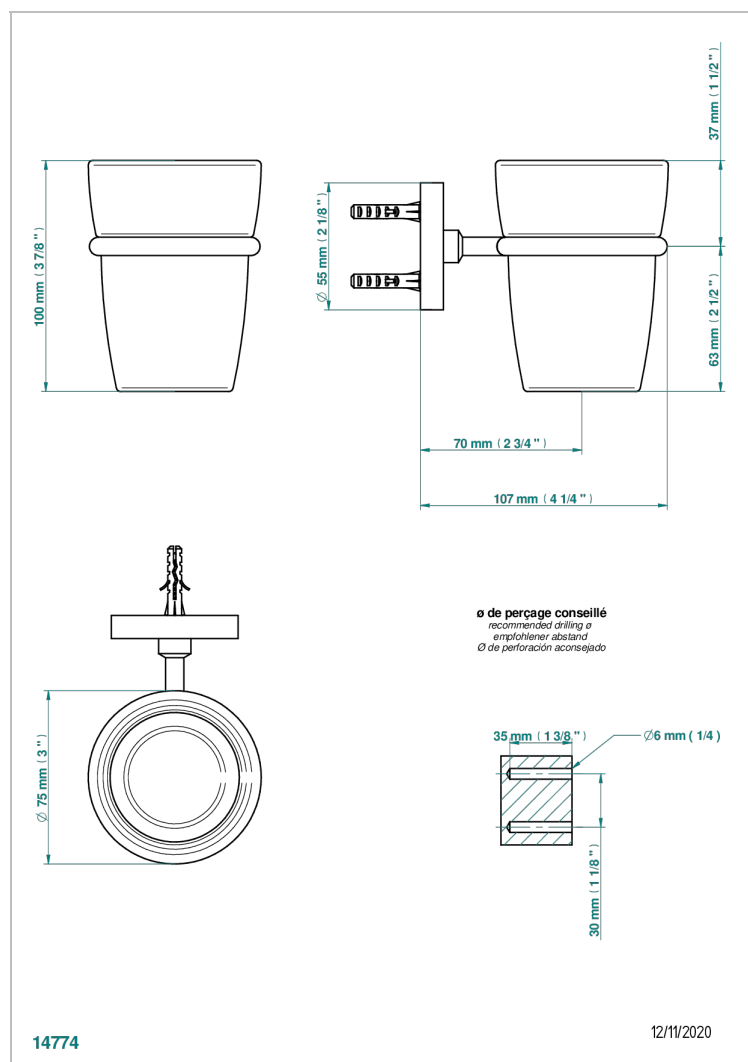

SYSTEM SMOOTH METAL WITH LEVER HANDLES

G9B-536

Tumbler holder, wall mounted

CHARACTERISTIC

- System Smooth Metal with lever handles
- Tumbler holder, wall mounted

AVAILABLE FINITIONS

Black ceram - D30
Blush PVD - H62
Brass color PVD - H49
Brown bronze color PVD - F33
Chrome polished - A02
Copper antique matt, coated - H07