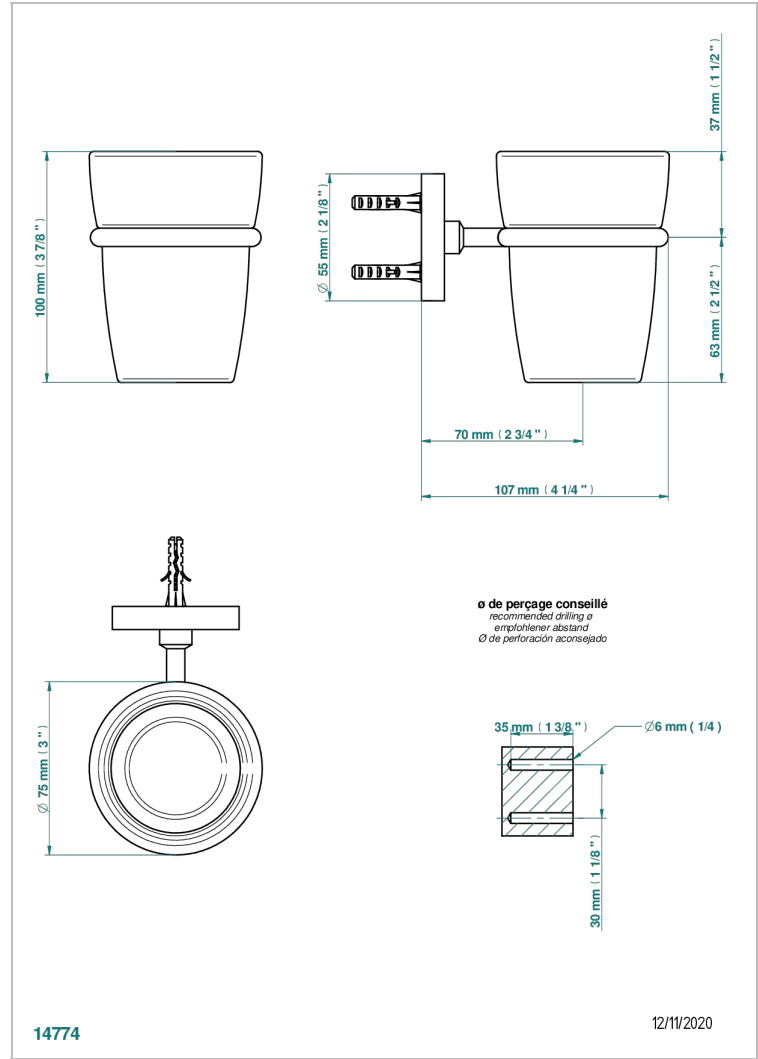

SYSTEM SMOOTH METAL WITH LEVER

G9B-536

Portavaso mural con vaso de cristal

THG[®]
PARIS

14774

12/11/2020

CARACTERÍSTICAS

- System Smooth Metal with lever
- Portavaso mural con vaso de cristal