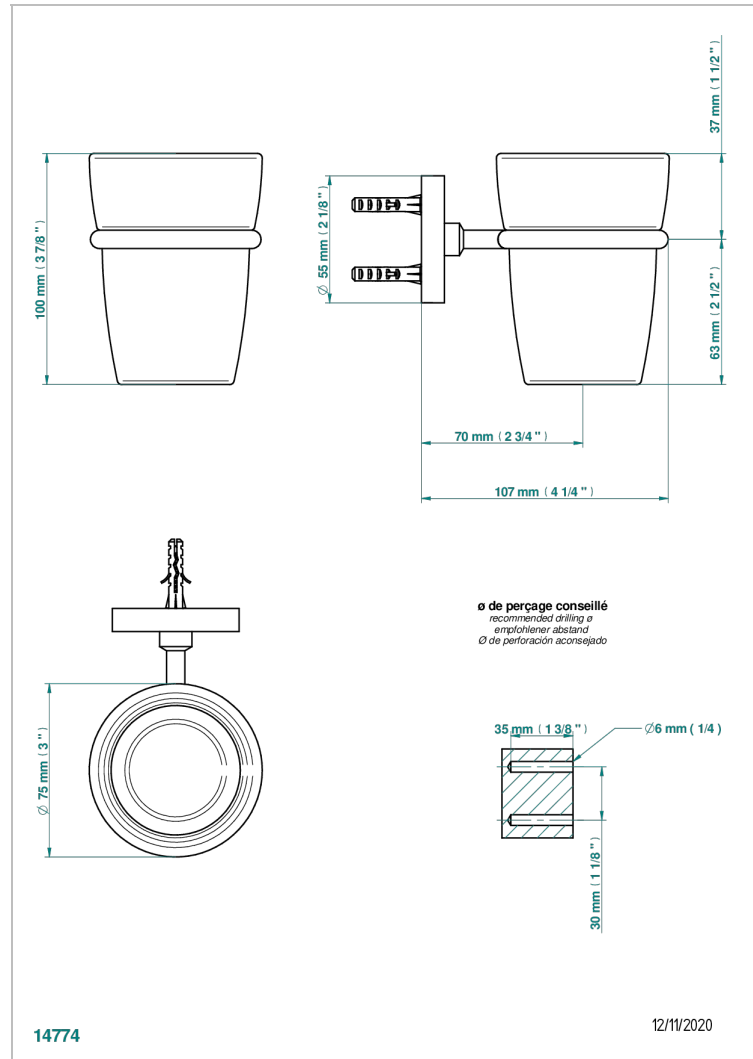

SYSTEM SMOOTH METAL WITH LEVER

G9B-536

Wall mounted glass tumbler and holder

CHARACTERISTIC

- System Smooth Metal with lever
- Wall mounted glass tumbler and holder

AVAILABLE FINITIONS

Antique nickel - H28
Black ceram - D30
Blush PVD - H62
Brass color PVD - H49
Brown bronze color PVD - F33
Gold color PVD - H52

Nickel color PVD - H55
Polished chrome (color finish) - A02
Polished chrome with gold inlay - GA1
Polished gold (color finish) - F01
Polished nickel - B01
Soft gold - F30

Soft matt gold - F31
Umber PVD - H66
Varnished matt antique red copper (color finish) - H07