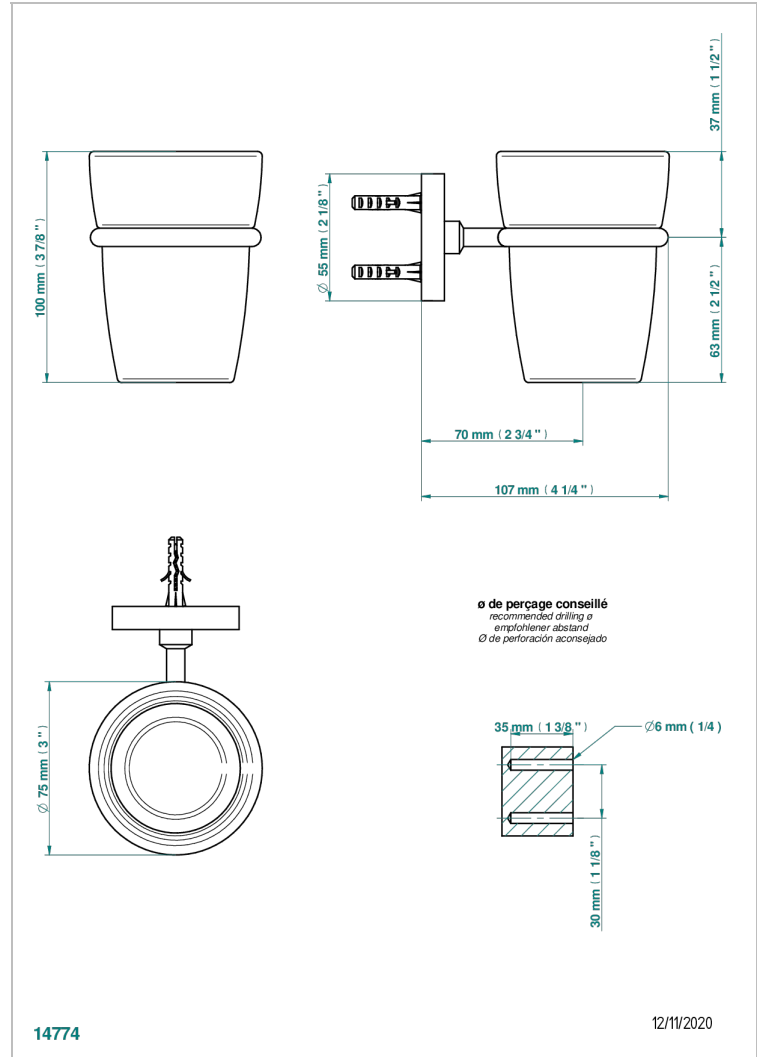

SYSTEM SMOOTH METAL WITH LEVER

G9B-536

壁挂式杯架，带杯子

THG[®]
PARIS

特色

- System Smooth Metal with lever
- 壁挂式杯架，带杯子

可选饰面

Black ceram - D30
Blush PVD - H62
Graphite PVD - H64
Matt Umber PVD - H67
Matt blush PVD - H60
Matt graphite PVD - H65