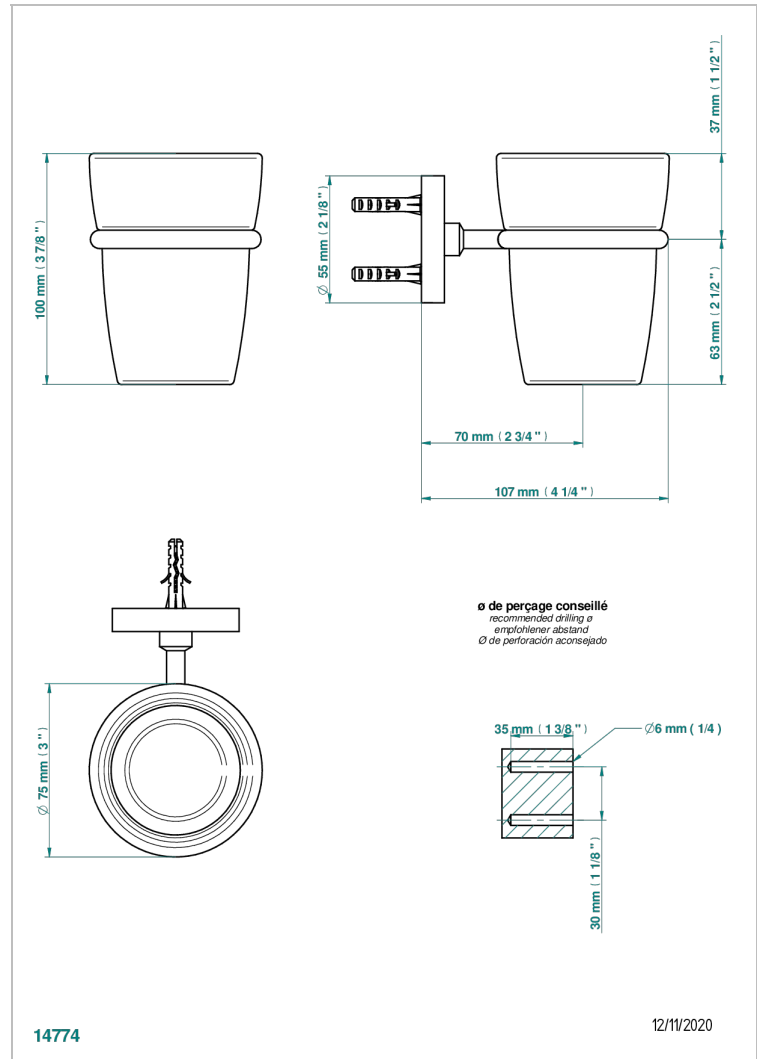

SYSTEM SMOOTH METAL

G9A-536

Tumbler holder, wall mounted

CHARACTERISTIC

- System Smooth Metal
- Tumbler holder, wall mounted

AVAILABLE FINITIONS

Black ceram - D30
Blush PVD - H62
Brass color PVD - H49
Brown bronze color PVD - F33
Chrome polished - A02
Copper antique matt, coated - H07