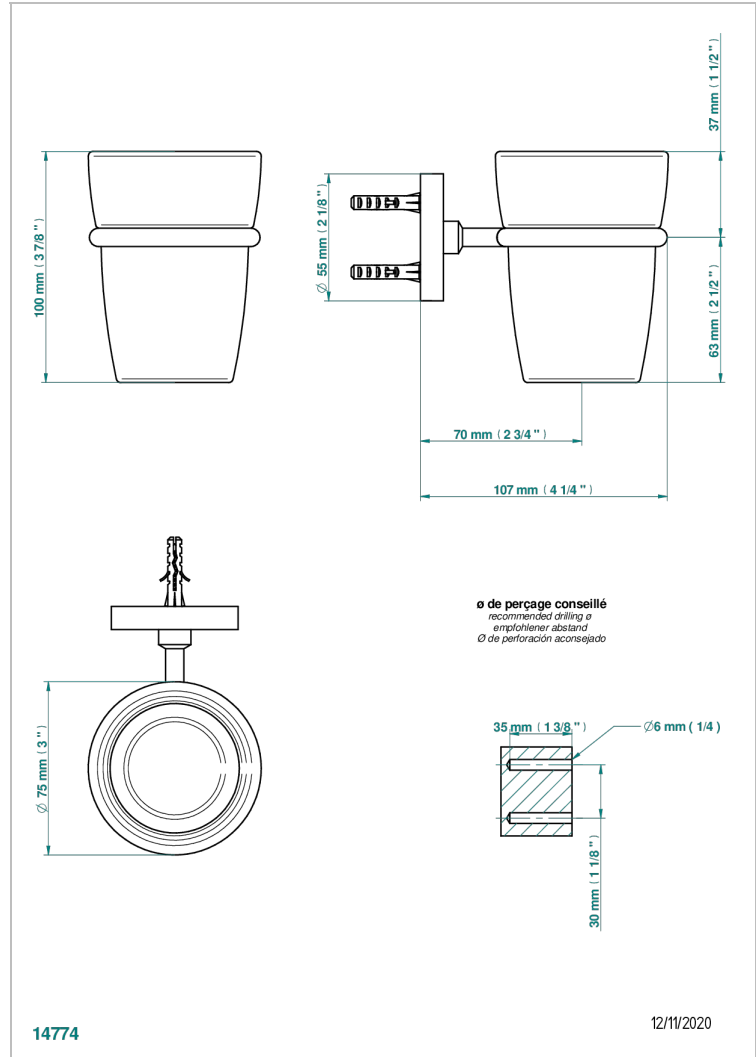

SYSTEM SMOOTH METAL

G9A-536

Wall mounted glass tumbler and holder

CHARACTERISTIC

- System Smooth Metal
- Wall mounted glass tumbler and holder

AVAILABLE FINITIONS

Antique nickel - H28
Black ceram - D30
Blush PVD - H62
Brass color PVD - H49
Brown bronze color PVD - F33
Gold color PVD - H52

Nickel color PVD - H55
Polished chrome (color finish) - A02
Polished chrome with gold inlay - GA1
Polished gold (color finish) - F01
Polished nickel - B01
Soft gold - F30

Soft matt gold - F31
Umber PVD - H66
Varnished matt antique red copper (color finish) - H07