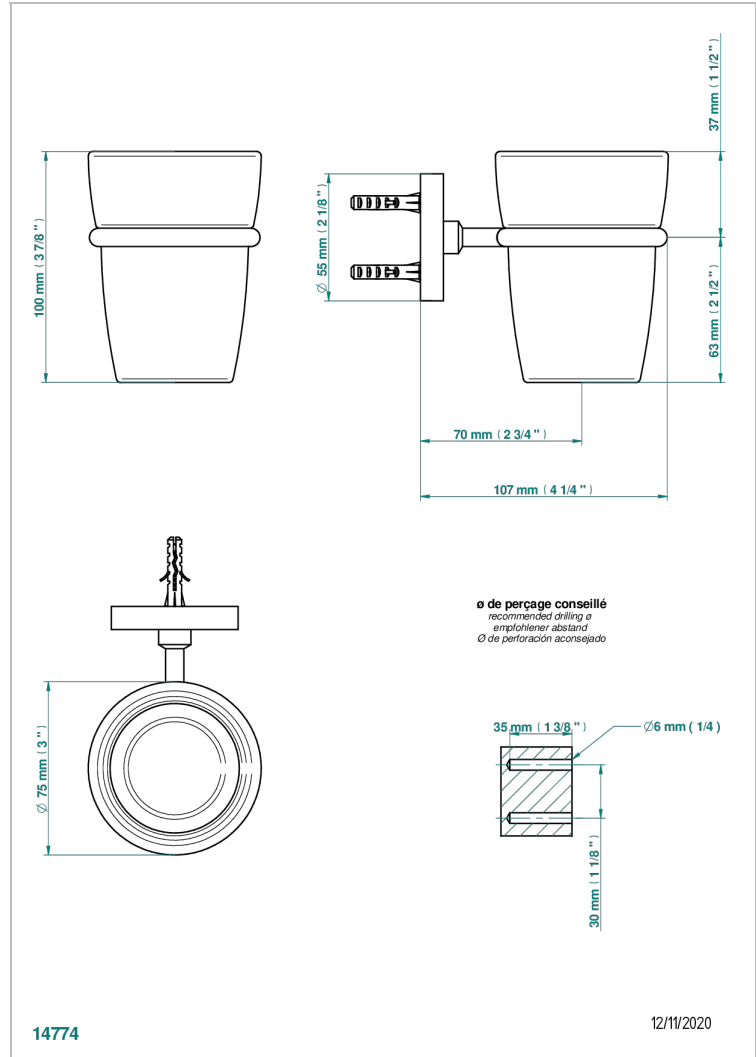

# SYSTEM SMOOTH METAL

G9A-536

Wall mounted glass tumbler and holder

## CHARACTERISTIC

- System Smooth Metal
- Wall mounted glass tumbler and holder