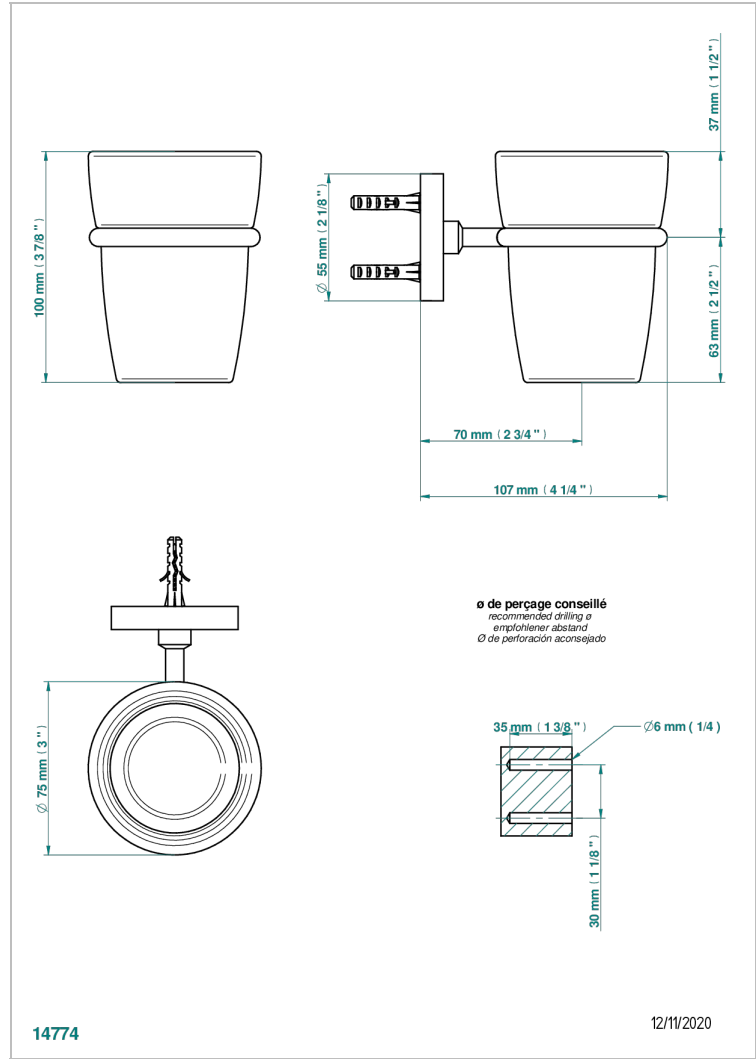

# BONDI WITH LEVER

G7G-536

Wall mounted glass tumbler and holder

## CHARACTERISTIC

- Bondi with lever
- Wall mounted glass tumbler and holder