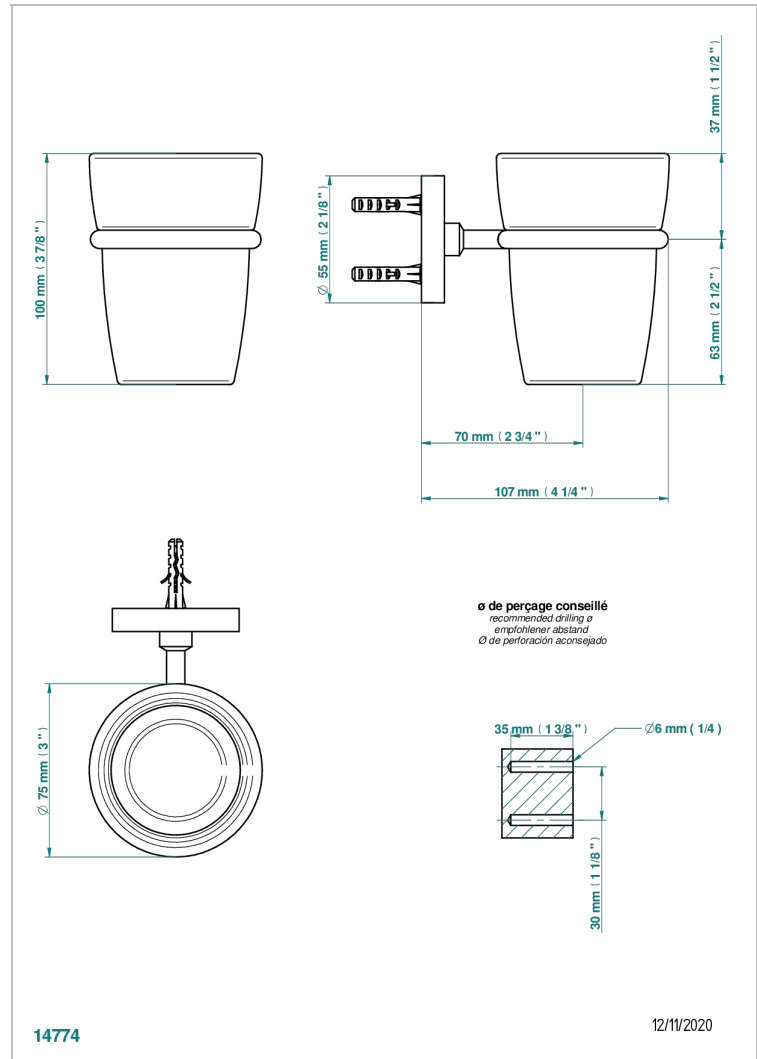

BONDI WITH LEVER

G7G-536

Wall mounted glass tumbler and holder

CHARACTERISTIC

- Bondi with lever
- Wall mounted glass tumbler and holder

AVAILABLE FINITIONS

Antique nickel - H28
Black ceram - D30
Blush PVD - H62
Brass color PVD - H49
Brown bronze color PVD - F33
Gold color PVD - H52