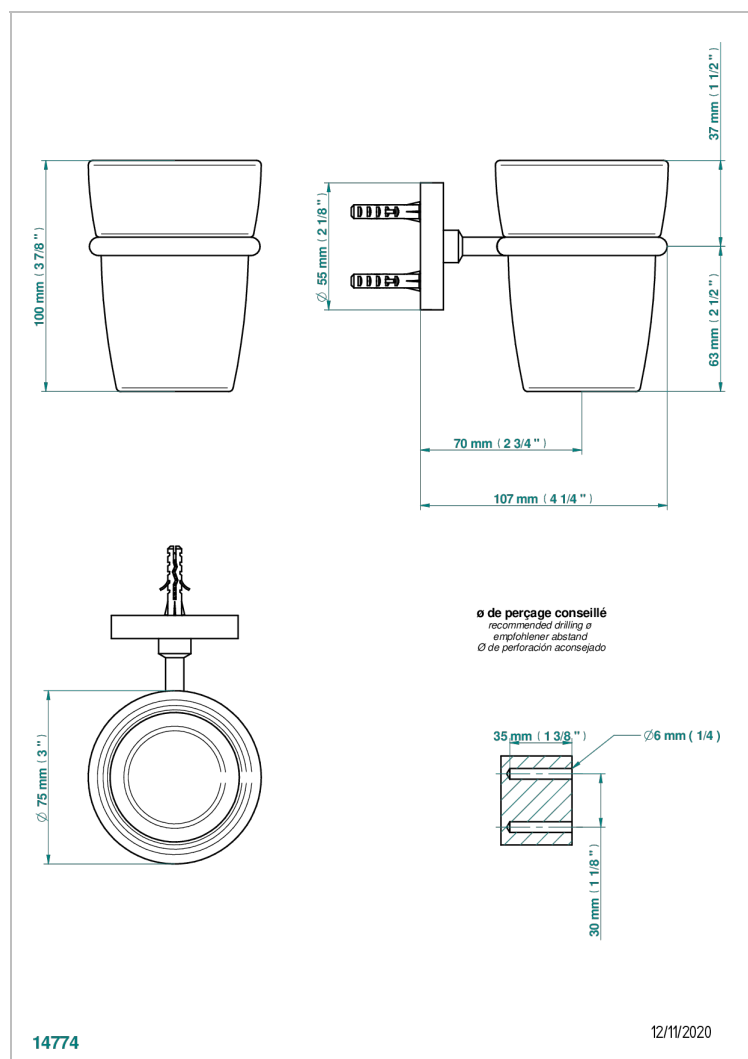

METAMORPHOSE WHITE CERAMIC

G6E-536

Tumbler holder, wall mounted

CHARACTERISTIC

- Métamorphose White Ceramic
- Tumbler holder, wall mounted

AVAILABLE FINITIONS

Black ceram - D30
Blush PVD - H62
Brass color PVD - H49
Brown bronze color PVD - F33
Chrome polished - A02
Copper antique matt, coated - H07